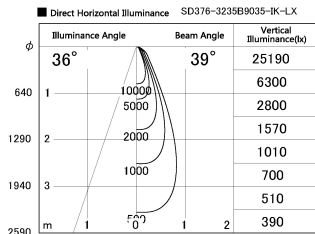

Item no. SD376-3235B9035-IK-LX

Series Name: Versa L-G Tracklight (Lens Type In-Track) (SD376-IK-LX)

Installation	Track mount
Type	
Fixture wattage	32W
Beam angle	39 deg
Color Temp.	3500K
CRI	Ra>90
Luminous	2815 lm
Body	Die-cast aluminum alloy
Body finish	Black
Trim finish	Black
Reflector finish	N/A
IP Rate	IP20
Light source	COB module
Input Voltage	AC220~240V
Dimming Type	Non-Dimmable
Certificate	CE, CCC
Cut Hole	N/A