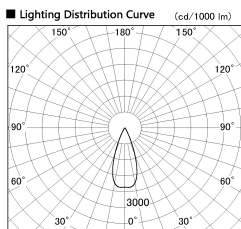

Item no. SD376-3235B9035-IK-LX

Series Name: Versa L-G Tracklight (Lens Type In-Track) (SD376-IK-LX)

Installation	Track mount
Type	
Fixture wattage	32W
Beam angle	39 deg
Color Temp.	3500K
CRI	Ra>90
Luminous	2815 lm
Body	Die-cast aluminum alloy
Body finish	Black
Trim finish	Black
Reflector finish	N/A
IP Rate	IP20
Light source	COB module
Input Voltage	AC220~240V
Dimming Type	Non-Dimmable
Certificate	CE, CCC
Cut Hole	N/A