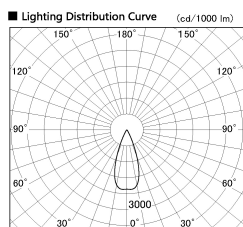

Item no. SD376-3235B9035-IK-LX

Series Name: Versa L-G Tracklight (Lens Type In-Track) (SD376-IK-LX)

Installation	Track mount
Type	Versa L-G Tracklight (Lens Type In-Track) (SD376-IK-LX)
Fixture wattage	32W
Beam angle	39 deg
Color Temp.	3500K
CRI	Ra>90
Luminous	2815 lm
Body	Die-cast aluminum alloy
Body finish	Black
Trim finish	Black
Reflector finish	N/A
IP Rate	IP20
Light source	COB module
Input Voltage	AC220~240V
Dimming Type	Non-Dimmable
Certificate	CE, CCC
Cut Hole	N/A