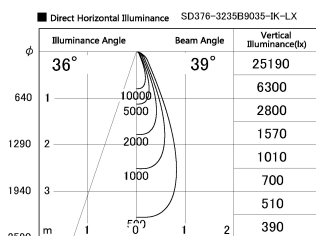

Item no. SD376-3235B9035-IK-LX

Series Name: Versa L-G Tracklight (Lens Type In-Track) (SD376-IK-LX)

Installation	Track mount
Type	Versa L-G Tracklight (Lens Type In-Track) (SD376-IK-LX)
Fixture wattage	32W
Beam angle	39 deg
Color Temp.	3500K
CRI	Ra>90
Luminous	2815 lm
Body	Die-cast aluminum alloy
Body finish	Black
Trim finish	Black
Reflector finish	N/A
IP Rate	IP20
Light source	COB module
Input Voltage	AC220~240V
Dimming Type	Non-Dimmable
Certificate	CE, CCC
Cut Hole	N/A