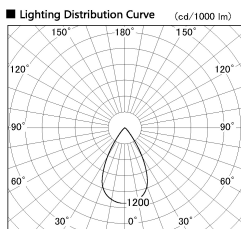

Item no. SD376-3255B9035-IK-LX

Series Name: Versa L-G Tracklight (Lens Type In-Track) (SD376-IK-LX)

Installation	Track mount
Type	
Fixture wattage	32W
Beam angle	57 deg
Color Temp.	3500K
CRI	Ra>90
Luminous	2699 lm
Body	Die-cast aluminum alloy
Body finish	Black
Trim finish	Black
Reflector finish	N/A
IP Rate	IP20
Light source	COB module
Input Voltage	AC220~240V
Dimming Type	Non-Dimmable
Certificate	CE, CCC
Cut Hole	N/A