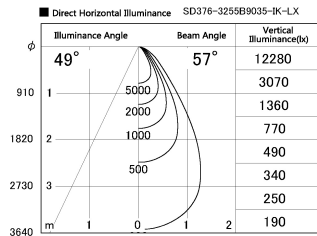

Item no. SD376-3255B9035-IK-LX

Series Name: Versa L-G Tracklight (Lens Type In-Track) (SD376-IK-LX)

Installation	Track mount
Type	
Fixture wattage	32W
Beam angle	57 deg
Color Temp.	3500K
CRI	Ra>90
Luminous	2699 lm
Body	Die-cast aluminum alloy
Body finish	Black
Trim finish	Black
Reflector finish	N/A
IP Rate	IP20
Light source	COB module
Input Voltage	AC220~240V
Dimming Type	Non-Dimmable
Certificate	CE, CCC
Cut Hole	N/A