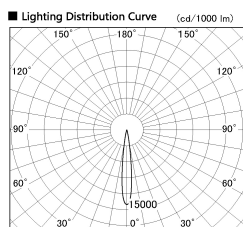

Item no. SD376-2515B9035-IK-LX

Series Name: Versa L-G Tracklight (Lens Type In-Track) (SD376-IK-LX)

■ Direct Horizontal Illuminance SD376-2515B9035-IK-LX

φ	Illuminance Angle	Beam Angle	Vertical Illuminance (lx)
	12°	13°	109080
210	50000		27270
420	20000		12120
630	10000		6820
840	5000		4360
			3030
			2230
			1700

Installation	Track mount
Type	
Fixture wattage	24W
Beam angle	13 deg
Color Temp.	3500K
CRI	Ra>90
Luminous	1929 lm
Body	Die-cast aluminum alloy
Body finish	Black
Trim finish	Black
Reflector finish	N/A
IP Rate	IP20
Light source	COB module
Input Voltage	AC220~240V
Dimming Type	Non-Dimmable
Certificate	CE, CCC
Cut Hole	N/A