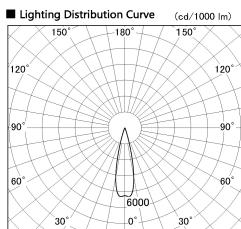

Item no. SD376-2525B9035-IK-LX

Series Name: Versa L-G Tracklight (Lens Type In-Track) (SD376-IK-LX)

■ Direct Horizontal Illuminance SD376-2525B9035-IK-LX

Illuminance Angle	Beam Angle	Vertical Illuminance (lx)
23°	25°	41580
1		10390
2000		4620
10000		2600
5000		1660
2000		1150
1000		850
650		650

Installation	Track mount
Type	
Fixture wattage	24W
Beam angle	25 deg
Color Temp.	3500K
CRI	Ra>90
Luminous	2029 lm
Body	Die-cast aluminum alloy
Body finish	Black
Trim finish	Black
Reflector finish	N/A
IP Rate	IP20
Light source	COB module
Input Voltage	AC220~240V
Dimming Type	Non-Dimmable
Certificate	CE, CCC
Cut Hole	N/A