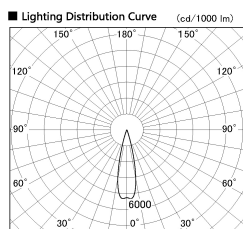

Item no. SD376-2525B9035-IK-LX

Series Name: Versa L-G Tracklight (Lens Type In-Track) (SD376-IK-LX)

■ Direct Horizontal Illuminance SD376-2525B9035-IK-LX

φ	Illuminance Angle	Beam Angle	Vertical Illuminance (lx)
400	23°	25°	41580
810			10390
1220			4620
1620			2600
			1660
			1150
			850
			650

Installation	Track mount
Type	Versa L-G Tracklight (Lens Type In-Track) (SD376-IK-LX)
Fixture wattage	24W
Beam angle	25 deg
Color Temp.	3500K
CRI	Ra>90
Luminous	2029 lm
Body	Die-cast aluminum alloy
Body finish	Black
Trim finish	Black
Reflector finish	N/A
IP Rate	IP20
Light source	COB module
Input Voltage	AC220~240V
Dimming Type	Non-Dimmable
Certificate	CE, CCC
Cut Hole	N/A