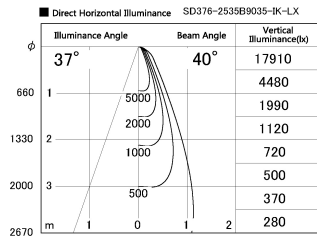

Item no. SD376-2535B9035-IK-LX

Series Name: Versa L-G Tracklight (Lens Type In-Track) (SD376-IK-LX)

Installation	Track mount
Type	
Fixture wattage	24W
Beam angle	40 deg
Color Temp.	3500K
CRI	Ra>90
Luminous	2072 lm
Body	Die-cast aluminum alloy
Body finish	Black
Trim finish	Black
Reflector finish	N/A
IP Rate	IP20
Light source	COB module
Input Voltage	AC220~240V
Dimming Type	Non-Dimmable
Certificate	CE, CCC
Cut Hole	N/A