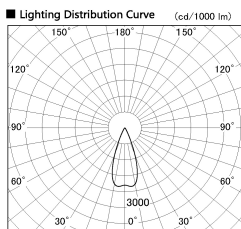

Item no. SD376-2535B9035-IK-LX

Series Name: Versa L-G Tracklight (Lens Type In-Track) (SD376-IK-LX)

Installation	Track mount
Type	
Fixture wattage	24W
Beam angle	40 deg
Color Temp.	3500K
CRI	Ra>90
Luminous	2072 lm
Body	Die-cast aluminum alloy
Body finish	Black
Trim finish	Black
Reflector finish	N/A
IP Rate	IP20
Light source	COB module
Input Voltage	AC220~240V
Dimming Type	Non-Dimmable
Certificate	CE, CCC
Cut Hole	N/A