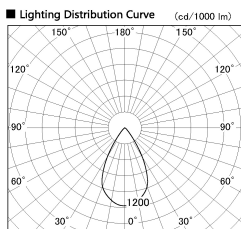

Item no. SD376-2555B9035-IK-LX

Series Name: Versa L-G Tracklight (Lens Type In-Track) (SD376-IK-LX)

Installation	Track mount
Type	
Fixture wattage	24W
Beam angle	57 deg
Color Temp.	3500K
CRI	Ra>90
Luminous	1998 lm
Body	Die-cast aluminum alloy
Body finish	Black
Trim finish	Black
Reflector finish	N/A
IP Rate	IP20
Light source	COB module
Input Voltage	AC220~240V
Dimming Type	Non-Dimmable
Certificate	CE, CCC
Cut Hole	N/A