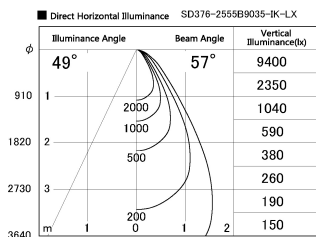

Item no. SD376-2555B9035-IK-LX

Series Name: Versa L-G Tracklight (Lens Type In-Track) (SD376-IK-LX)

Installation	Track mount
Type	Versa L-G Tracklight (Lens Type In-Track) (SD376-IK-LX)
Fixture wattage	24W
Beam angle	57 deg
Color Temp.	3500K
CRI	Ra>90
Luminous	1998 lm
Body	Die-cast aluminum alloy
Body finish	Black
Trim finish	Black
Reflector finish	N/A
IP Rate	IP20
Light source	COB module
Input Voltage	AC220~240V
Dimming Type	Non-Dimmable
Certificate	CE, CCC
Cut Hole	N/A