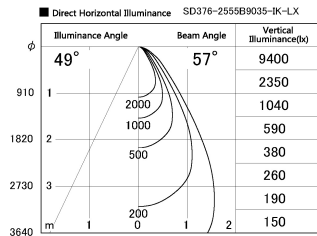

Item no. SD376-2555B9035-IK-LX

Series Name: Versa L-G Tracklight (Lens Type In-Track) (SD376-IK-LX)

Installation	Track mount
Type	
Fixture wattage	24W
Beam angle	57 deg
Color Temp.	3500K
CRI	Ra>90
Luminous	1998 lm
Body	Die-cast aluminum alloy
Body finish	Black
Trim finish	Black
Reflector finish	N/A
IP Rate	IP20
Light source	COB module
Input Voltage	AC220~240V
Dimming Type	Non-Dimmable
Certificate	CE, CCC
Cut Hole	N/A