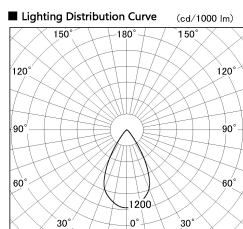

Item no. SD376-2555B9035-IK-LX

Series Name: Versa L-G Tracklight (Lens Type In-Track) (SD376-IK-LX)

Installation	Track mount
Type	Versa L-G Tracklight (Lens Type In-Track) (SD376-IK-LX)
Fixture wattage	24W
Beam angle	57 deg
Color Temp.	3500K
CRI	Ra>90
Luminous	1998 lm
Body	Die-cast aluminum alloy
Body finish	Black
Trim finish	Black
Reflector finish	N/A
IP Rate	IP20
Light source	COB module
Input Voltage	AC220~240V
Dimming Type	Non-Dimmable
Certificate	CE, CCC
Cut Hole	N/A