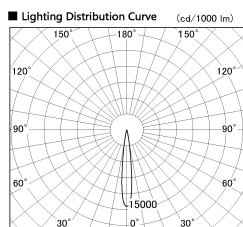

Item no. SD376-2015B9035-IK-LX

Series Name: Versa L-G Tracklight (Lens Type In-Track) (SD376-IK-LX)

■ Direct Horizontal Illuminance SD376-2015B9035-IK-LX

φ	Illuminance Angle	Beam Angle	Vertical Illuminance (lx)
210	12°	13°	89880
210			22470
420			9990
420			5620
630			3600
630			2500
840			1830
840			1400

Installation	Track mount
Type	Versa L-G Tracklight (Lens Type In-Track) (SD376-IK-LX)
Fixture wattage	18.6W
Beam angle	13 deg
Color Temp.	3500K
CRI	Ra>90
Luminous	1552 lm
Body	Die-cast aluminum alloy
Body finish	Black
Trim finish	Black
Reflector finish	N/A
IP Rate	IP20
Light source	COB module
Input Voltage	AC220~240V
Dimming Type	Non-Dimmable
Certificate	CE, CCC
Cut Hole	N/A