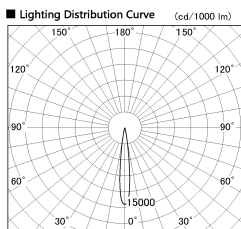

Item no. SD376-2015B9035-IK-LX

Series Name: Versa L-G Tracklight (Lens Type In-Track) (SD376-IK-LX)

■ Direct Horizontal Illuminance SD376-2015B9035-IK-LX

φ	Illuminance Angle	Beam Angle	Vertical Illuminance (lx)	
210	12°	13°	89880	
1			22470	
420			9990	
2			5620	
630			3600	
3			2500	
840			1830	
m	1	0	2000	
		1	2	1400

Installation	Track mount
Type	
Fixture wattage	18.6W
Beam angle	13 deg
Color Temp.	3500K
CRI	Ra>90
Luminous	1552 lm
Body	Die-cast aluminum alloy
Body finish	Black
Trim finish	Black
Reflector finish	N/A
IP Rate	IP20
Light source	COB module
Input Voltage	AC220~240V
Dimming Type	Non-Dimmable
Certificate	CE, CCC
Cut Hole	N/A