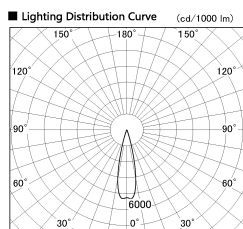

Item no. SD376-2025B9035-IK-LX

Series Name: Versa L-G Tracklight (Lens Type In-Track) (SD376-IK-LX)

Installation	Track mount
Type	Versa L-G Tracklight (Lens Type In-Track) (SD376-IK-LX)
Fixture wattage	18.6W
Beam angle	25 deg
Color Temp.	3500K
CRI	Ra>90
Luminous	1632 lm
Body	Die-cast aluminum alloy
Body finish	Black
Trim finish	Black
Reflector finish	N/A
IP Rate	IP20
Light source	COB module
Input Voltage	AC220~240V
Dimming Type	Non-Dimmable
Certificate	CE, CCC
Cut Hole	N/A