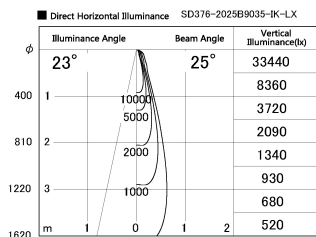

Item no. SD376-2025B9035-IK-LX

Series Name: Versa L-G Tracklight (Lens Type In-Track) (SD376-IK-LX)

Installation	Track mount
Type	Versa L-G Tracklight (Lens Type In-Track) (SD376-IK-LX)
Fixture wattage	18.6W
Beam angle	25 deg
Color Temp.	3500K
CRI	Ra>90
Luminous	1632 lm
Body	Die-cast aluminum alloy
Body finish	Black
Trim finish	Black
Reflector finish	N/A
IP Rate	IP20
Light source	COB module
Input Voltage	AC220~240V
Dimming Type	Non-Dimmable
Certificate	CE, CCC
Cut Hole	N/A