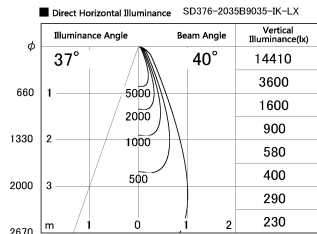

Item no. SD376-2035B9035-IK-LX

Series Name: Versa L-G Tracklight (Lens Type In-Track) (SD376-IK-LX)

Installation	Track mount
Type	
Fixture wattage	18.6W
Beam angle	40 deg
Color Temp.	3500K
CRI	Ra>90
Luminous	1667 lm
Body	Die-cast aluminum alloy
Body finish	Black
Trim finish	Black
Reflector finish	N/A
IP Rate	IP20
Light source	COB module
Input Voltage	AC220~240V
Dimming Type	Non-Dimmable
Certificate	CE, CCC
Cut Hole	N/A