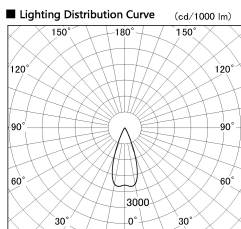

Item no. SD376-2035B9035-IK-LX

Series Name: Versa L-G Tracklight (Lens Type In-Track) (SD376-IK-LX)

Installation	Track mount
Type	
Fixture wattage	18.6W
Beam angle	40 deg
Color Temp.	3500K
CRI	Ra>90
Luminous	1667 lm
Body	Die-cast aluminum alloy
Body finish	Black
Trim finish	Black
Reflector finish	N/A
IP Rate	IP20
Light source	COB module
Input Voltage	AC220~240V
Dimming Type	Non-Dimmable
Certificate	CE, CCC
Cut Hole	N/A