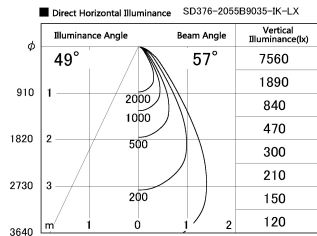

Item no. SD376-2055B9035-IK-LX

Series Name: Versa L-G Tracklight (Lens Type In-Track) (SD376-IK-LX)

Installation	Track mount
Type	
Fixture wattage	18.6W
Beam angle	57 deg
Color Temp.	3500K
CRI	Ra>90
Luminous	1607 lm
Body	Die-cast aluminum alloy
Body finish	Black
Trim finish	Black
Reflector finish	N/A
IP Rate	IP20
Light source	COB module
Input Voltage	AC220~240V
Dimming Type	Non-Dimmable
Certificate	CE, CCC
Cut Hole	N/A