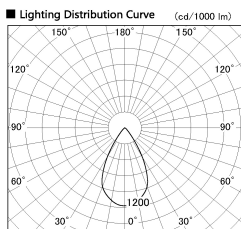

Item no. SD376-2055B9035-IK-LX

Series Name: Versa L-G Tracklight (Lens Type In-Track) (SD376-IK-LX)

Installation	Track mount
Type	
Fixture wattage	18.6W
Beam angle	57 deg
Color Temp.	3500K
CRI	Ra>90
Luminous	1607 lm
Body	Die-cast aluminum alloy
Body finish	Black
Trim finish	Black
Reflector finish	N/A
IP Rate	IP20
Light source	COB module
Input Voltage	AC220~240V
Dimming Type	Non-Dimmable
Certificate	CE, CCC
Cut Hole	N/A