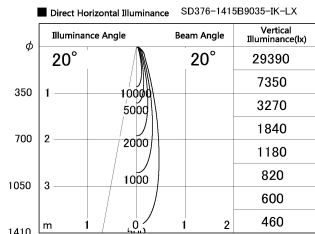

Item no. SD376-1415B9035-IK-LX

Series Name: Versa L-G Tracklight (Lens Type In-Track) (SD376-IK-LX)

Installation	Track mount
Type	
Fixture wattage	14W
Beam angle	20 deg
Color Temp.	3500K
CRI	Ra>90
Luminous	1116 lm
Body	Die-cast aluminum alloy
Body finish	Black
Trim finish	Black
Reflector finish	N/A
IP Rate	IP20
Light source	COB module
Input Voltage	AC220~240V
Dimming Type	Non-Dimmable
Certificate	CE, CCC
Cut Hole	N/A