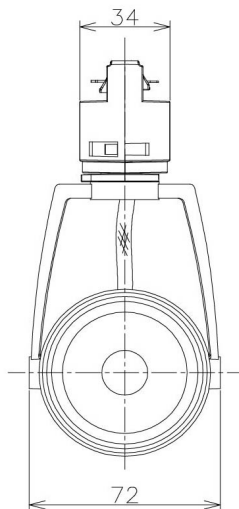

Item no. SD376-1415B9035-IK-LX

Series Name: Versa L-G Tracklight (Lens Type In-Track) (SD376-IK-LX)

Installation	Track mount
Type	
Fixture wattage	14W
Beam angle	20 deg
Color Temp.	3500K
CRI	Ra>90
Luminous	1116 lm
Body	Die-cast aluminum alloy
Body finish	Black
Trim finish	Black
Reflector finish	N/A
IP Rate	IP20
Light source	COB module
Input Voltage	AC220~240V
Dimming Type	Non-Dimmable
Certificate	CE, CCC
Cut Hole	N/A