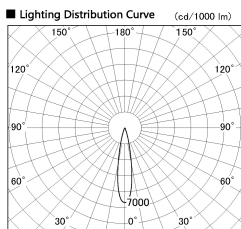

Item no. SD376-1415B9035-IK-LX

Series Name: Versa L-G Tracklight (Lens Type In-Track) (SD376-IK-LX)

Installation	Track mount
Type	
Fixture wattage	14W
Beam angle	20 deg
Color Temp.	3500K
CRI	Ra>90
Luminous	1116 lm
Body	Die-cast aluminum alloy
Body finish	Black
Trim finish	Black
Reflector finish	N/A
IP Rate	IP20
Light source	COB module
Input Voltage	AC220~240V
Dimming Type	Non-Dimmable
Certificate	CE, CCC
Cut Hole	N/A