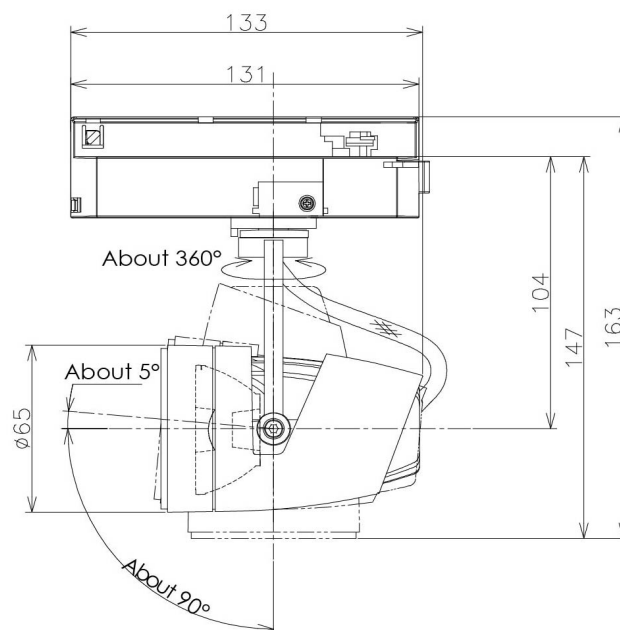

Item no. SD376-1415B9035-IK-LX

Series Name: Versa L-G Tracklight (Lens Type In-Track) (SD376-IK-LX)

Installation	Track mount
Type	
Fixture wattage	14W
Beam angle	20 deg
Color Temp.	3500K
CRI	Ra>90
Luminous	1116 lm
Body	Die-cast aluminum alloy
Body finish	Black
Trim finish	Black
Reflector finish	N/A
IP Rate	IP20
Light source	COB module
Input Voltage	AC220~240V
Dimming Type	Non-Dimmable
Certificate	CE, CCC
Cut Hole	N/A