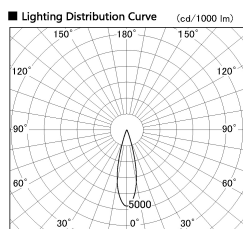

Item no. SD376-1425B9035-IK-LX

Series Name: Versa L-G Tracklight (Lens Type In-Track) (SD376-IK-LX)

■ Direct Horizontal Illuminance SD376-1425B9035-IK-LX

φ	Illuminance Angle	Beam Angle	Vertical Illuminance (lx)
	25°	26°	22900
440	100%		5720
	500%		2540
880	200%		1430
	100%		920
1330	50%		640
	25%		470
1770	12.5%		360

Installation	Track mount
Type	Versa L-G Tracklight (Lens Type In-Track) (SD376-IK-LX)
Fixture wattage	14W
Beam angle	26 deg
Color Temp.	3500K
CRI	Ra>90
Luminous	1192 lm
Body	Die-cast aluminum alloy
Body finish	Black
Trim finish	Black
Reflector finish	N/A
IP Rate	IP20
Light source	COB module
Input Voltage	AC220~240V
Dimming Type	Non-Dimmable
Certificate	CE, CCC
Cut Hole	N/A