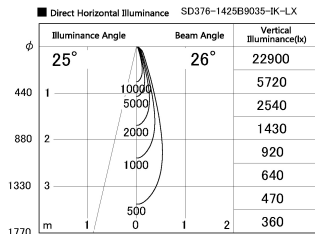

Item no. SD376-1425B9035-IK-LX

Series Name: Versa L-G Tracklight (Lens Type In-Track) (SD376-IK-LX)

Installation	Track mount
Type	
Fixture wattage	14W
Beam angle	26 deg
Color Temp.	3500K
CRI	Ra>90
Luminous	1192 lm
Body	Die-cast aluminum alloy
Body finish	Black
Trim finish	Black
Reflector finish	N/A
IP Rate	IP20
Light source	COB module
Input Voltage	AC220~240V
Dimming Type	Non-Dimmable
Certificate	CE, CCC
Cut Hole	N/A