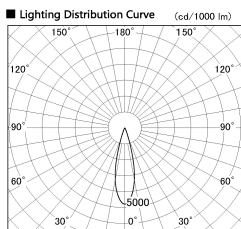

Item no. SD376-1425B9035-IK-LX

Series Name: Versa L-G Tracklight (Lens Type In-Track) (SD376-IK-LX)

Installation	Track mount
Type	
Fixture wattage	14W
Beam angle	26 deg
Color Temp.	3500K
CRI	Ra>90
Luminous	1192 lm
Body	Die-cast aluminum alloy
Body finish	Black
Trim finish	Black
Reflector finish	N/A
IP Rate	IP20
Light source	COB module
Input Voltage	AC220~240V
Dimming Type	Non-Dimmable
Certificate	CE, CCC
Cut Hole	N/A