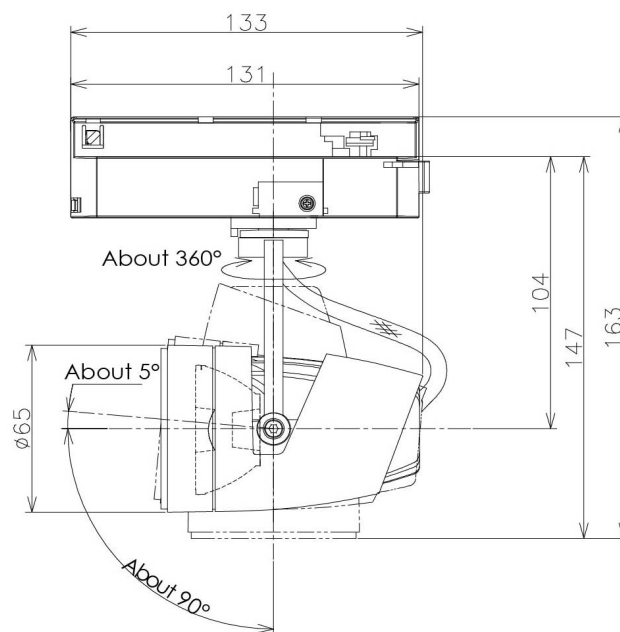

Item no. SD376-1425B9035-IK-LX

Series Name: Versa L-G Tracklight (Lens Type In-Track) (SD376-IK-LX)

Installation	Track mount
Type	
Fixture wattage	14W
Beam angle	26 deg
Color Temp.	3500K
CRI	Ra>90
Luminous	1192 lm
Body	Die-cast aluminum alloy
Body finish	Black
Trim finish	Black
Reflector finish	N/A
IP Rate	IP20
Light source	COB module
Input Voltage	AC220~240V
Dimming Type	Non-Dimmable
Certificate	CE, CCC
Cut Hole	N/A