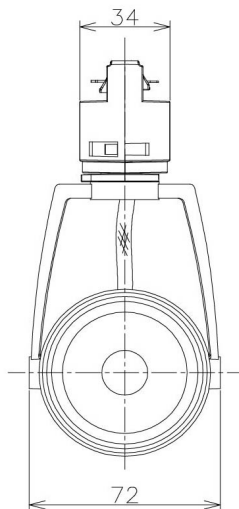

Item no. SD376-1425B9035-IK-LX

Series Name: Versa L-G Tracklight (Lens Type In-Track) (SD376-IK-LX)

Installation	Track mount
Type	
Fixture wattage	14W
Beam angle	26 deg
Color Temp.	3500K
CRI	Ra>90
Luminous	1192 lm
Body	Die-cast aluminum alloy
Body finish	Black
Trim finish	Black
Reflector finish	N/A
IP Rate	IP20
Light source	COB module
Input Voltage	AC220~240V
Dimming Type	Non-Dimmable
Certificate	CE, CCC
Cut Hole	N/A