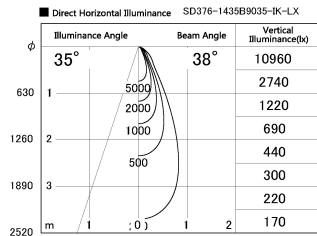

Item no. SD376-1435B9035-IK-LX

Series Name: Versa L-G Tracklight (Lens Type In-Track) (SD376-IK-LX)

Installation	Track mount
Type	Versa L-G Tracklight (Lens Type In-Track) (SD376-IK-LX)
Fixture wattage	14W
Beam angle	38 deg
Color Temp.	3500K
CRI	Ra>90
Luminous	1169 lm
Body	Die-cast aluminum alloy
Body finish	Black
Trim finish	Black
Reflector finish	N/A
IP Rate	IP20
Light source	COB module
Input Voltage	AC220~240V
Dimming Type	Non-Dimmable
Certificate	CE, CCC
Cut Hole	N/A