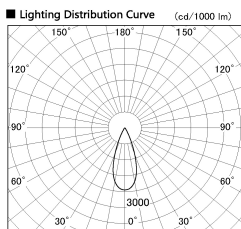

Item no. SD376-1435B9035-IK-LX

Series Name: Versa L-G Tracklight (Lens Type In-Track) (SD376-IK-LX)

Installation	Track mount
Type	Versa L-G Tracklight (Lens Type In-Track) (SD376-IK-LX)
Fixture wattage	14W
Beam angle	38 deg
Color Temp.	3500K
CRI	Ra>90
Luminous	1169 lm
Body	Die-cast aluminum alloy
Body finish	Black
Trim finish	Black
Reflector finish	N/A
IP Rate	IP20
Light source	COB module
Input Voltage	AC220~240V
Dimming Type	Non-Dimmable
Certificate	CE, CCC
Cut Hole	N/A