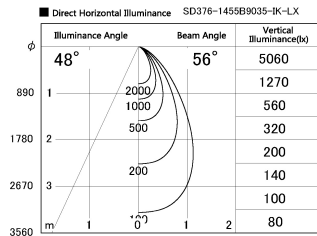

Item no. SD376-1455B9035-IK-LX

Series Name: Versa L-G Tracklight (Lens Type In-Track) (SD376-IK-LX)

Installation	Track mount
Type	
Fixture wattage	14W
Beam angle	56 deg
Color Temp.	3500K
CRI	Ra>90
Luminous	1159 lm
Body	Die-cast aluminum alloy
Body finish	Black
Trim finish	Black
Reflector finish	N/A
IP Rate	IP20
Light source	COB module
Input Voltage	AC220~240V
Dimming Type	Non-Dimmable
Certificate	CE, CCC
Cut Hole	N/A