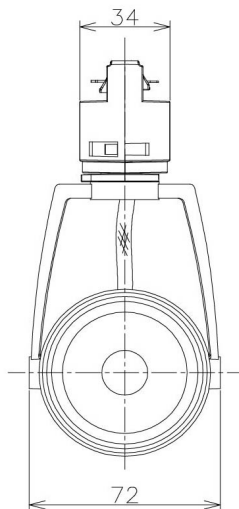

Item no. SD376-1455B9035-IK-LX

Series Name: Versa L-G Tracklight (Lens Type In-Track) (SD376-IK-LX)

Installation	Track mount
Type	
Fixture wattage	14W
Beam angle	56 deg
Color Temp.	3500K
CRI	Ra>90
Luminous	1159 lm
Body	Die-cast aluminum alloy
Body finish	Black
Trim finish	Black
Reflector finish	N/A
IP Rate	IP20
Light source	COB module
Input Voltage	AC220~240V
Dimming Type	Non-Dimmable
Certificate	CE, CCC
Cut Hole	N/A