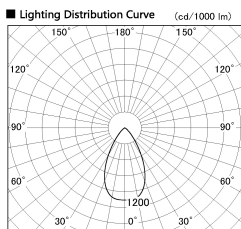

Item no. SD376-1455B9035-IK-LX

Series Name: Versa L-G Tracklight (Lens Type In-Track) (SD376-IK-LX)

Installation	Track mount
Type	
Fixture wattage	14W
Beam angle	56 deg
Color Temp.	3500K
CRI	Ra>90
Luminous	1159 lm
Body	Die-cast aluminum alloy
Body finish	Black
Trim finish	Black
Reflector finish	N/A
IP Rate	IP20
Light source	COB module
Input Voltage	AC220~240V
Dimming Type	Non-Dimmable
Certificate	CE, CCC
Cut Hole	N/A