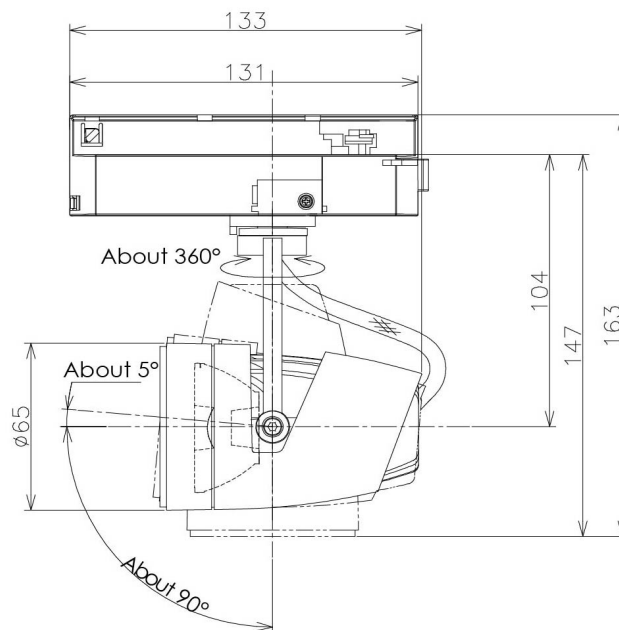

Item no. SD376-1455B9035-IK-LX

Series Name: Versa L-G Tracklight (Lens Type In-Track) (SD376-IK-LX)

Installation	Track mount
Type	
Fixture wattage	14W
Beam angle	56 deg
Color Temp.	3500K
CRI	Ra>90
Luminous	1159 lm
Body	Die-cast aluminum alloy
Body finish	Black
Trim finish	Black
Reflector finish	N/A
IP Rate	IP20
Light source	COB module
Input Voltage	AC220~240V
Dimming Type	Non-Dimmable
Certificate	CE, CCC
Cut Hole	N/A