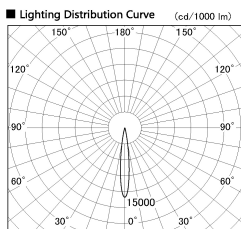

Item no. SD376-0815B9035-IK-LX

Series Name: Versa L-G Tracklight (Lens Type In-Track) (SD376-IK-LX)

■ Direct Horizontal Illuminance SD376-0815B9035-IK-LX

Illuminance Angle	Beam Angle	Vertical Illuminance (lx)
13°	13°	33660
1		8410
2		3740
3		2100
450		1350
600		930
910		690
1	0	530

Installation	Track mount
Type	
Fixture wattage	7.4W
Beam angle	13 deg
Color Temp.	3500K
CRI	Ra>90
Luminous	706 lm
Body	Die-cast aluminum alloy
Body finish	Black
Trim finish	Black
Reflector finish	N/A
IP Rate	IP20
Light source	COB module
Input Voltage	AC220~240V
Dimming Type	Non-Dimmable
Certificate	CE, CCC
Cut Hole	N/A