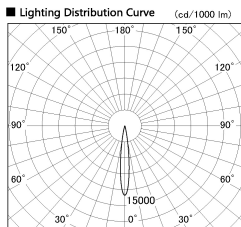

Item no. SD376-0815B9035-IK-LX

Series Name: Versa L-G Tracklight (Lens Type In-Track) (SD376-IK-LX)

■ Direct Horizontal Illuminance SD376-0815B9035-IK-LX

Illuminance Angle	Beam Angle	Vertical Illuminance (lx)
13°	13°	33660
		8410
		3740
		2100
		1350
		930
		690
		530

Installation	Track mount
Type	Versa L-G Tracklight (Lens Type In-Track) (SD376-IK-LX)
Fixture wattage	7.4W
Beam angle	13 deg
Color Temp.	3500K
CRI	Ra>90
Luminous	706 lm
Body	Die-cast aluminum alloy
Body finish	Black
Trim finish	Black
Reflector finish	N/A
IP Rate	IP20
Light source	COB module
Input Voltage	AC220~240V
Dimming Type	Non-Dimmable
Certificate	CE, CCC
Cut Hole	N/A