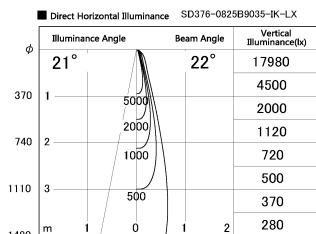

Item no. SD376-0825B9035-IK-LX

Series Name: Versa L-G Tracklight (Lens Type In-Track) (SD376-IK-LX)

Installation	Track mount
Type	Versa L-G Tracklight (Lens Type In-Track) (SD376-IK-LX)
Fixture wattage	7.4W
Beam angle	22 deg
Color Temp.	3500K
CRI	Ra>90
Luminous	757 lm
Body	Die-cast aluminum alloy
Body finish	Black
Trim finish	Black
Reflector finish	N/A
IP Rate	IP20
Light source	COB module
Input Voltage	AC220~240V
Dimming Type	Non-Dimmable
Certificate	CE, CCC
Cut Hole	N/A