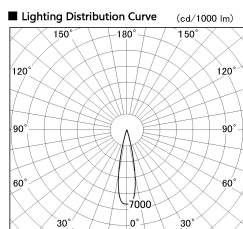

Item no. SD376-0825B9035-IK-LX

Series Name: Versa L-G Tracklight (Lens Type In-Track) (SD376-IK-LX)

Installation	Track mount
Type	Versa L-G Tracklight (Lens Type In-Track) (SD376-IK-LX)
Fixture wattage	7.4W
Beam angle	22 deg
Color Temp.	3500K
CRI	Ra>90
Luminous	757 lm
Body	Die-cast aluminum alloy
Body finish	Black
Trim finish	Black
Reflector finish	N/A
IP Rate	IP20
Light source	COB module
Input Voltage	AC220~240V
Dimming Type	Non-Dimmable
Certificate	CE, CCC
Cut Hole	N/A