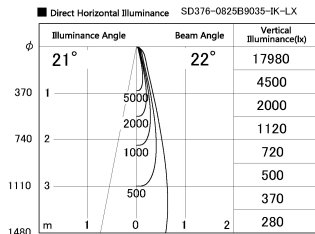

Item no. SD376-0825B9035-IK-LX

Series Name: Versa L-G Tracklight (Lens Type In-Track) (SD376-IK-LX)

Installation	Track mount
Type	
Fixture wattage	7.4W
Beam angle	22 deg
Color Temp.	3500K
CRI	Ra>90
Luminous	757 lm
Body	Die-cast aluminum alloy
Body finish	Black
Trim finish	Black
Reflector finish	N/A
IP Rate	IP20
Light source	COB module
Input Voltage	AC220~240V
Dimming Type	Non-Dimmable
Certificate	CE, CCC
Cut Hole	N/A