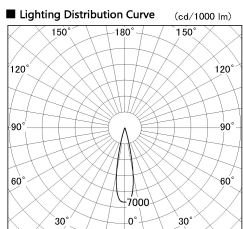

Item no. SD376-0825B9035-IK-LX

Series Name: Versa L-G Tracklight (Lens Type In-Track) (SD376-IK-LX)

Installation	Track mount
Type	
Fixture wattage	7.4W
Beam angle	22 deg
Color Temp.	3500K
CRI	Ra>90
Luminous	757 lm
Body	Die-cast aluminum alloy
Body finish	Black
Trim finish	Black
Reflector finish	N/A
IP Rate	IP20
Light source	COB module
Input Voltage	AC220~240V
Dimming Type	Non-Dimmable
Certificate	CE, CCC
Cut Hole	N/A