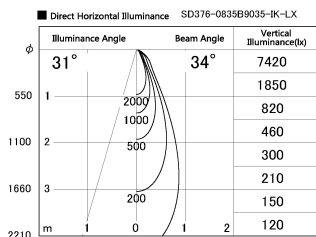

Item no. SD376-0835B9035-IK-LX

Series Name: Versa L-G Tracklight (Lens Type In-Track) (SD376-IK-LX)

Installation	Track mount
Type	Versa L-G Tracklight (Lens Type In-Track) (SD376-IK-LX)
Fixture wattage	7.4W
Beam angle	34 deg
Color Temp.	3500K
CRI	Ra>90
Luminous	738 lm
Body	Die-cast aluminum alloy
Body finish	Black
Trim finish	Black
Reflector finish	N/A
IP Rate	IP20
Light source	COB module
Input Voltage	AC220~240V
Dimming Type	Non-Dimmable
Certificate	CE, CCC
Cut Hole	N/A