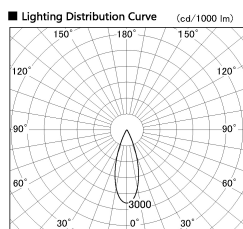

Item no. SD376-0835B9035-IK-LX

Series Name: Versa L-G Tracklight (Lens Type In-Track) (SD376-IK-LX)

Installation	Track mount
Type	Versa L-G Tracklight (Lens Type In-Track) (SD376-IK-LX)
Fixture wattage	7.4W
Beam angle	34 deg
Color Temp.	3500K
CRI	Ra>90
Luminous	738 lm
Body	Die-cast aluminum alloy
Body finish	Black
Trim finish	Black
Reflector finish	N/A
IP Rate	IP20
Light source	COB module
Input Voltage	AC220~240V
Dimming Type	Non-Dimmable
Certificate	CE, CCC
Cut Hole	N/A