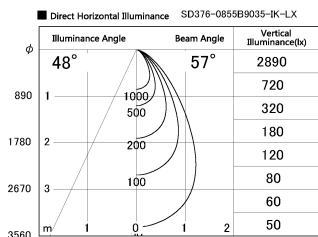

Item no. SD376-0855B9035-IK-LX

Series Name: Versa L-G Tracklight (Lens Type In-Track) (SD376-IK-LX)

Installation	Track mount
Type	Versa L-G Tracklight (Lens Type In-Track) (SD376-IK-LX)
Fixture wattage	7.4W
Beam angle	57 deg
Color Temp.	3500K
CRI	Ra>90
Luminous	730 lm
Body	Die-cast aluminum alloy
Body finish	Black
Trim finish	Black
Reflector finish	N/A
IP Rate	IP20
Light source	COB module
Input Voltage	AC220~240V
Dimming Type	Non-Dimmable
Certificate	CE, CCC
Cut Hole	N/A