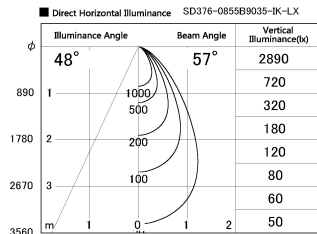

Item no. SD376-0855B9035-IK-LX

Series Name: Versa L-G Tracklight (Lens Type In-Track) (SD376-IK-LX)

Installation	Track mount
Type	
Fixture wattage	7.4W
Beam angle	57 deg
Color Temp.	3500K
CRI	Ra>90
Luminous	730 lm
Body	Die-cast aluminum alloy
Body finish	Black
Trim finish	Black
Reflector finish	N/A
IP Rate	IP20
Light source	COB module
Input Voltage	AC220~240V
Dimming Type	Non-Dimmable
Certificate	CE, CCC
Cut Hole	N/A