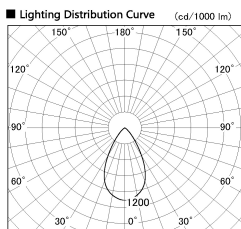

Item no. SD376-0855B9035-IK-LX

Series Name: Versa L-G Tracklight (Lens Type In-Track) (SD376-IK-LX)

Installation	Track mount
Type	
Fixture wattage	7.4W
Beam angle	57 deg
Color Temp.	3500K
CRI	Ra>90
Luminous	730 lm
Body	Die-cast aluminum alloy
Body finish	Black
Trim finish	Black
Reflector finish	N/A
IP Rate	IP20
Light source	COB module
Input Voltage	AC220~240V
Dimming Type	Non-Dimmable
Certificate	CE, CCC
Cut Hole	N/A