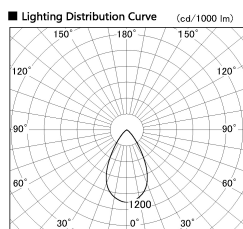

Item no. SD376-0855B9035-IK-LX

Series Name: Versa L-G Tracklight (Lens Type In-Track) (SD376-IK-LX)

Installation	Track mount
Type	Versa L-G Tracklight (Lens Type In-Track) (SD376-IK-LX)
Fixture wattage	7.4W
Beam angle	57 deg
Color Temp.	3500K
CRI	Ra>90
Luminous	730 lm
Body	Die-cast aluminum alloy
Body finish	Black
Trim finish	Black
Reflector finish	N/A
IP Rate	IP20
Light source	COB module
Input Voltage	AC220~240V
Dimming Type	Non-Dimmable
Certificate	CE, CCC
Cut Hole	N/A