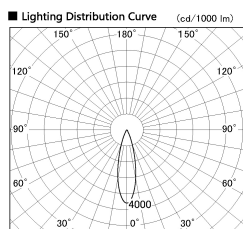

Item no. SD376-3725B9040-IK-LX

Series Name: Versa L-G Tracklight (Lens Type In-Track) (SD376-IK-LX)

■ Direct Horizontal Illuminance SD376-3725B9040-IK-LX

φ	Illuminance Angle	Beam Angle	Vertical Illuminance (lx)
440	25°	26°	54630
880	2		13660
1330	2		6070
1770	2		3410
	1		2190
	1		1520
	1		1110
	1	2	850

Installation	Track mount
Type	
Fixture wattage	35.5W
Beam angle	26 deg
Color Temp.	4000K
CRI	Ra>90
Luminous	3698 lm
Body	Die-cast aluminum alloy
Body finish	Black
Trim finish	Black
Reflector finish	N/A
IP Rate	IP20
Light source	COB module
Input Voltage	AC220~240V
Dimming Type	Non-Dimmable
Certificate	CE, CCC
Cut Hole	N/A