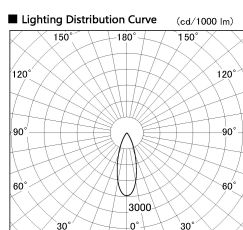

Item no. SD376-3735B9040-IK-LX

Series Name: Versa L-G Tracklight (Lens Type In-Track) (SD376-IK-LX)

Installation	Track mount
Type	
Fixture wattage	35.5W
Beam angle	33 deg
Color Temp.	4000K
CRI	Ra>90
Luminous	3782 lm
Body	Die-cast aluminum alloy
Body finish	Black
Trim finish	Black
Reflector finish	N/A
IP Rate	IP20
Light source	COB module
Input Voltage	AC220~240V
Dimming Type	Non-Dimmable
Certificate	CE, CCC
Cut Hole	N/A