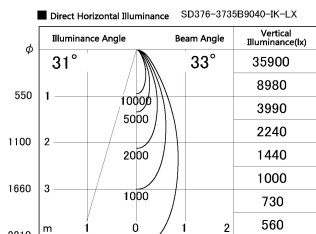

Item no. SD376-3735B9040-IK-LX

Series Name: Versa L-G Tracklight (Lens Type In-Track) (SD376-IK-LX)

Installation	Track mount
Type	
Fixture wattage	35.5W
Beam angle	33 deg
Color Temp.	4000K
CRI	Ra>90
Luminous	3782 lm
Body	Die-cast aluminum alloy
Body finish	Black
Trim finish	Black
Reflector finish	N/A
IP Rate	IP20
Light source	COB module
Input Voltage	AC220~240V
Dimming Type	Non-Dimmable
Certificate	CE, CCC
Cut Hole	N/A