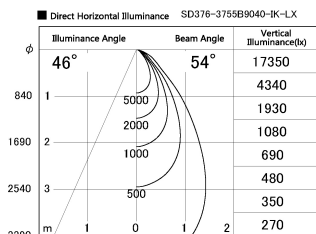

Item no. SD376-3755B9040-IK-LX

Series Name: Versa L-G Tracklight (Lens Type In-Track) (SD376-IK-LX)

Installation	Track mount
Type	
Fixture wattage	35.5W
Beam angle	54 deg
Color Temp.	4000K
CRI	Ra>90
Luminous	3675 lm
Body	Die-cast aluminum alloy
Body finish	Black
Trim finish	Black
Reflector finish	N/A
IP Rate	IP20
Light source	COB module
Input Voltage	AC220~240V
Dimming Type	Non-Dimmable
Certificate	CE, CCC
Cut Hole	N/A