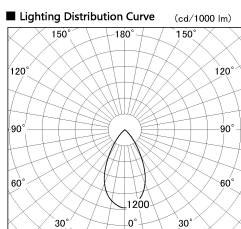

Item no. SD376-3755B9040-IK-LX

Series Name: Versa L-G Tracklight (Lens Type In-Track) (SD376-IK-LX)

Installation	Track mount
Type	Versa L-G Tracklight (Lens Type In-Track) (SD376-IK-LX)
Fixture wattage	35.5W
Beam angle	54 deg
Color Temp.	4000K
CRI	Ra>90
Luminous	3675 lm
Body	Die-cast aluminum alloy
Body finish	Black
Trim finish	Black
Reflector finish	N/A
IP Rate	IP20
Light source	COB module
Input Voltage	AC220~240V
Dimming Type	Non-Dimmable
Certificate	CE, CCC
Cut Hole	N/A