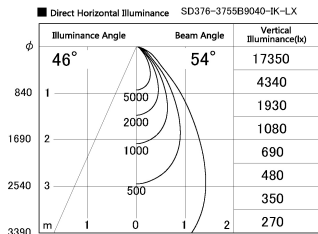

Item no. SD376-3755B9040-IK-LX

Series Name: Versa L-G Tracklight (Lens Type In-Track) (SD376-IK-LX)

Installation	Track mount
Type	Versa L-G Tracklight (Lens Type In-Track) (SD376-IK-LX)
Fixture wattage	35.5W
Beam angle	54 deg
Color Temp.	4000K
CRI	Ra>90
Luminous	3675 lm
Body	Die-cast aluminum alloy
Body finish	Black
Trim finish	Black
Reflector finish	N/A
IP Rate	IP20
Light source	COB module
Input Voltage	AC220~240V
Dimming Type	Non-Dimmable
Certificate	CE, CCC
Cut Hole	N/A