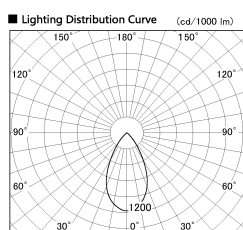

Item no. SD376-3755B9040-IK-LX

Series Name: Versa L-G Tracklight (Lens Type In-Track) (SD376-IK-LX)

Installation	Track mount
Type	
Fixture wattage	35.5W
Beam angle	54 deg
Color Temp.	4000K
CRI	Ra>90
Luminous	3675 lm
Body	Die-cast aluminum alloy
Body finish	Black
Trim finish	Black
Reflector finish	N/A
IP Rate	IP20
Light source	COB module
Input Voltage	AC220~240V
Dimming Type	Non-Dimmable
Certificate	CE, CCC
Cut Hole	N/A