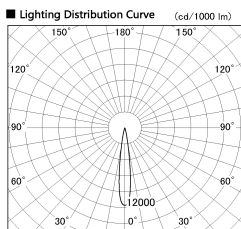

Item no. SD376-3215B9040-IK-LX

Series Name: Versa L-G Tracklight (Lens Type In-Track) (SD376-IK-LX)

■ Direct Horizontal Illuminance SD376-3215B9040-IK-LX

Illuminance Angle	Beam Angle	Vertical Illuminance (lx)
14°	15°	124940
1	50000	31240
2	20000	13880
3	10000	7810
4	5000	5000
5	3470	3470
6	2550	2550
7	1950	1950

Installation	Track mount
Type	
Fixture wattage	32W
Beam angle	15 deg
Color Temp.	4000K
CRI	Ra>90
Luminous	2666 lm
Body	Die-cast aluminum alloy
Body finish	Black
Trim finish	Black
Reflector finish	N/A
IP Rate	IP20
Light source	COB module
Input Voltage	AC220~240V
Dimming Type	Non-Dimmable
Certificate	CE, CCC
Cut Hole	N/A