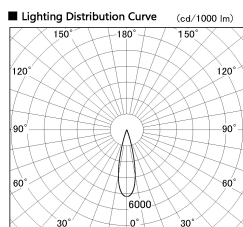

Item no. SD376-3225B9040-IK-LX

Series Name: Versa L-G Tracklight (Lens Type In-Track) (SD376-IK-LX)

Installation	Track mount
Type	
Fixture wattage	32W
Beam angle	25 deg
Color Temp.	4000K
CRI	Ra>90
Luminous	2799 lm
Body	Die-cast aluminum alloy
Body finish	Black
Trim finish	Black
Reflector finish	N/A
IP Rate	IP20
Light source	COB module
Input Voltage	AC220~240V
Dimming Type	Non-Dimmable
Certificate	CE, CCC
Cut Hole	N/A