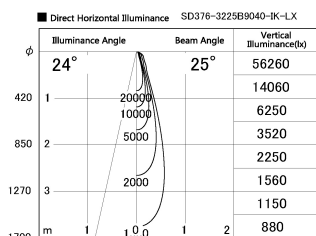

Item no. SD376-3225B9040-IK-LX

Series Name: Versa L-G Tracklight (Lens Type In-Track) (SD376-IK-LX)

Installation	Track mount
Type	
Fixture wattage	32W
Beam angle	25 deg
Color Temp.	4000K
CRI	Ra>90
Luminous	2799 lm
Body	Die-cast aluminum alloy
Body finish	Black
Trim finish	Black
Reflector finish	N/A
IP Rate	IP20
Light source	COB module
Input Voltage	AC220~240V
Dimming Type	Non-Dimmable
Certificate	CE, CCC
Cut Hole	N/A