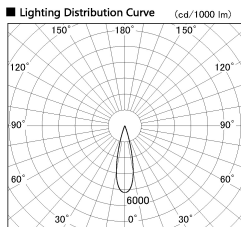

Item no. SD376-3225B9040-IK-LX

Series Name: Versa L-G Tracklight (Lens Type In-Track) (SD376-IK-LX)

■ Direct Horizontal Illuminance SD376-3225B9040-IK-LX

Illuminance Angle	Beam Angle	Vertical Illuminance (lx)
24°	25°	56260
		14060
		6250
		3520
		2250
		1560
		1150
		880

Installation	Track mount
Type	Versa L-G Tracklight (Lens Type In-Track) (SD376-IK-LX)
Fixture wattage	32W
Beam angle	25 deg
Color Temp.	4000K
CRI	Ra>90
Luminous	2799 lm
Body	Die-cast aluminum alloy
Body finish	Black
Trim finish	Black
Reflector finish	N/A
IP Rate	IP20
Light source	COB module
Input Voltage	AC220~240V
Dimming Type	Non-Dimmable
Certificate	CE, CCC
Cut Hole	N/A