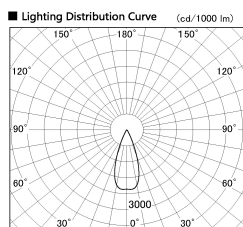

Item no. SD376-3235B9040-IK-LX

Series Name: Versa L-G Tracklight (Lens Type In-Track) (SD376-IK-LX)

Installation	Track mount
Type	Versa L-G Tracklight (Lens Type In-Track) (SD376-IK-LX)
Fixture wattage	32W
Beam angle	39 deg
Color Temp.	4000K
CRI	Ra>90
Luminous	2869 lm
Body	Die-cast aluminum alloy
Body finish	Black
Trim finish	Black
Reflector finish	N/A
IP Rate	IP20
Light source	COB module
Input Voltage	AC220~240V
Dimming Type	Non-Dimmable
Certificate	CE, CCC
Cut Hole	N/A