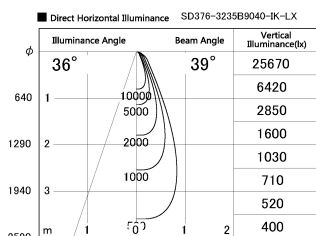

Item no. SD376-3235B9040-IK-LX

Series Name: Versa L-G Tracklight (Lens Type In-Track) (SD376-IK-LX)

Installation	Track mount
Type	Versa L-G Tracklight (Lens Type In-Track) (SD376-IK-LX)
Fixture wattage	32W
Beam angle	39 deg
Color Temp.	4000K
CRI	Ra>90
Luminous	2869 lm
Body	Die-cast aluminum alloy
Body finish	Black
Trim finish	Black
Reflector finish	N/A
IP Rate	IP20
Light source	COB module
Input Voltage	AC220~240V
Dimming Type	Non-Dimmable
Certificate	CE, CCC
Cut Hole	N/A