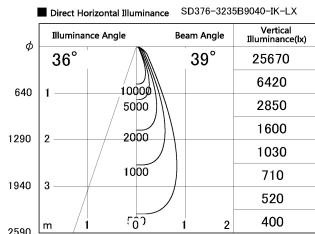

Item no. SD376-3235B9040-IK-LX

Series Name: Versa L-G Tracklight (Lens Type In-Track) (SD376-IK-LX)

Installation	Track mount
Type	
Fixture wattage	32W
Beam angle	39 deg
Color Temp.	4000K
CRI	Ra>90
Luminous	2869 lm
Body	Die-cast aluminum alloy
Body finish	Black
Trim finish	Black
Reflector finish	N/A
IP Rate	IP20
Light source	COB module
Input Voltage	AC220~240V
Dimming Type	Non-Dimmable
Certificate	CE, CCC
Cut Hole	N/A