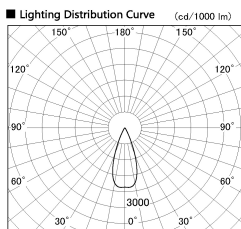

Item no. SD376-3235B9040-IK-LX

Series Name: Versa L-G Tracklight (Lens Type In-Track) (SD376-IK-LX)

Installation	Track mount
Type	
Fixture wattage	32W
Beam angle	39 deg
Color Temp.	4000K
CRI	Ra>90
Luminous	2869 lm
Body	Die-cast aluminum alloy
Body finish	Black
Trim finish	Black
Reflector finish	N/A
IP Rate	IP20
Light source	COB module
Input Voltage	AC220~240V
Dimming Type	Non-Dimmable
Certificate	CE, CCC
Cut Hole	N/A