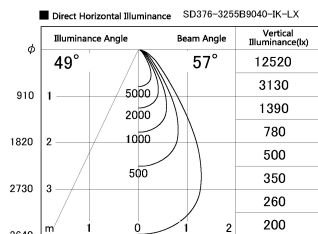

Item no. SD376-3255B9040-IK-LX

Series Name: Versa L-G Tracklight (Lens Type In-Track) (SD376-IK-LX)

| | |
|------------------|---|
| Installation | Track mount |
| Type | Versa L-G Tracklight (Lens Type In-Track) (SD376-IK-LX) |
| Fixture wattage | 32W |
| Beam angle | 57 deg |
| Color Temp. | 4000K |
| CRI | Ra>90 |
| Luminous | 2751 lm |
| Body | Die-cast aluminum alloy |
| Body finish | Black |
| Trim finish | Black |
| Reflector finish | N/A |
| IP Rate | IP20 |
| Light source | COB module |
| Input Voltage | AC220~240V |
| Dimming Type | Non-Dimmable |
| Certificate | CE, CCC |
| Cut Hole | N/A |