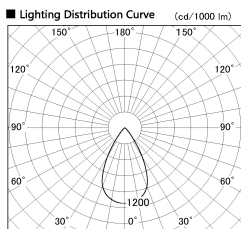

Item no. SD376-3255B9040-IK-LX

Series Name: Versa L-G Tracklight (Lens Type In-Track) (SD376-IK-LX)

Installation	Track mount
Type	
Fixture wattage	32W
Beam angle	57 deg
Color Temp.	4000K
CRI	Ra>90
Luminous	2751 lm
Body	Die-cast aluminum alloy
Body finish	Black
Trim finish	Black
Reflector finish	N/A
IP Rate	IP20
Light source	COB module
Input Voltage	AC220~240V
Dimming Type	Non-Dimmable
Certificate	CE, CCC
Cut Hole	N/A