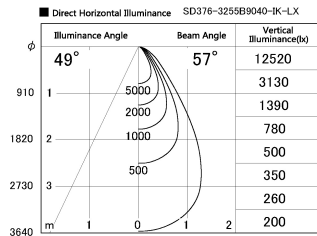

Item no. SD376-3255B9040-IK-LX

Series Name: Versa L-G Tracklight (Lens Type In-Track) (SD376-IK-LX)

Installation	Track mount
Type	
Fixture wattage	32W
Beam angle	57 deg
Color Temp.	4000K
CRI	Ra>90
Luminous	2751 lm
Body	Die-cast aluminum alloy
Body finish	Black
Trim finish	Black
Reflector finish	N/A
IP Rate	IP20
Light source	COB module
Input Voltage	AC220~240V
Dimming Type	Non-Dimmable
Certificate	CE, CCC
Cut Hole	N/A