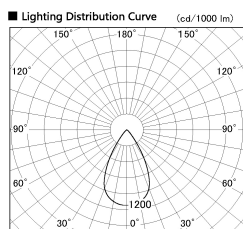

Item no. SD376-3255B9040-IK-LX

Series Name: Versa L-G Tracklight (Lens Type In-Track) (SD376-IK-LX)

| | |
|------------------|---|
| Installation | Track mount |
| Type | Versa L-G Tracklight (Lens Type In-Track) (SD376-IK-LX) |
| Fixture wattage | 32W |
| Beam angle | 57 deg |
| Color Temp. | 4000K |
| CRI | Ra>90 |
| Luminous | 2751 lm |
| Body | Die-cast aluminum alloy |
| Body finish | Black |
| Trim finish | Black |
| Reflector finish | N/A |
| IP Rate | IP20 |
| Light source | COB module |
| Input Voltage | AC220~240V |
| Dimming Type | Non-Dimmable |
| Certificate | CE, CCC |
| Cut Hole | N/A |