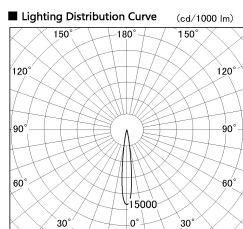

Item no. SD376-2515B9040-IK-LX

Series Name: Versa L-G Tracklight (Lens Type In-Track) (SD376-IK-LX)

■ Direct Horizontal Illuminance SD376-2515B9040-IK-LX

| φ | Illuminance Angle | Beam Angle | Vertical Illuminance (lx) |
|-----|-------------------|------------|---------------------------|
| 210 | 12° | 13° | 111170 |
| 1 | 5000 | | 27790 |
| 2 | 2000 | | 12350 |
| 420 | 1000 | | 6950 |
| 2 | 500 | | 4450 |
| 630 | | | 3090 |
| 3 | | | 2270 |
| 840 | | | 1740 |
| m | 2.0 | 1 | 2 |

| | |
|------------------|---------------------------------------------------------|
| Installation | Track mount |
| Type | Versa L-G Tracklight (Lens Type In-Track) (SD376-IK-LX) |
| Fixture wattage | 24W |
| Beam angle | 13 deg |
| Color Temp. | 4000K |
| CRI | Ra>90 |
| Luminous | 1966 lm |
| Body | Die-cast aluminum alloy |
| Body finish | Black |
| Trim finish | Black |
| Reflector finish | N/A |
| IP Rate | IP20 |
| Light source | COB module |
| Input Voltage | AC220~240V |
| Dimming Type | Non-Dimmable |
| Certificate | CE, CCC |
| Cut Hole | N/A |