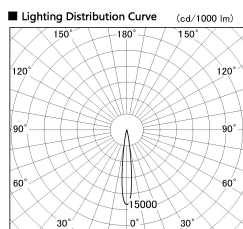

Item no. SD376-2515B9040-IK-LX

Series Name: Versa L-G Tracklight (Lens Type In-Track) (SD376-IK-LX)

■ Direct Horizontal Illuminance SD376-2515B9040-IK-LX

φ	Illuminance Angle	Beam Angle	Vertical Illuminance (lx)
	12°	13°	111170
210	50000		27790
	20000		12350
420	10000		6950
	5000		4450
630			3090
			2270
840			1740

Installation	Track mount
Type	
Fixture wattage	24W
Beam angle	13 deg
Color Temp.	4000K
CRI	Ra>90
Luminous	1966 lm
Body	Die-cast aluminum alloy
Body finish	Black
Trim finish	Black
Reflector finish	N/A
IP Rate	IP20
Light source	COB module
Input Voltage	AC220~240V
Dimming Type	Non-Dimmable
Certificate	CE, CCC
Cut Hole	N/A