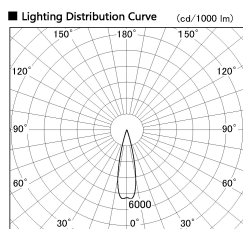

Item no. SD376-2525B9040-IK-LX

Series Name: Versa L-G Tracklight (Lens Type In-Track) (SD376-IK-LX)

■ Direct Horizontal Illuminance SD376-2525B9040-IK-LX

φ	Illuminance Angle	Beam Angle	Vertical Illuminance (lx)
400	23°	25°	42380
810			10600
1220			4710
1620			2650
			1700
			1180
			860
			660

Installation	Track mount
Type	Versa L-G Tracklight (Lens Type In-Track) (SD376-IK-LX)
Fixture wattage	24W
Beam angle	25 deg
Color Temp.	4000K
CRI	Ra>90
Luminous	2068 lm
Body	Die-cast aluminum alloy
Body finish	Black
Trim finish	Black
Reflector finish	N/A
IP Rate	IP20
Light source	COB module
Input Voltage	AC220~240V
Dimming Type	Non-Dimmable
Certificate	CE, CCC
Cut Hole	N/A