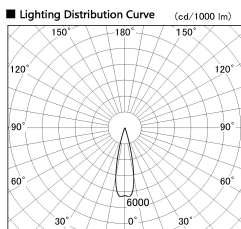

Item no. SD376-2525B9040-IK-LX

Series Name: Versa L-G Tracklight (Lens Type In-Track) (SD376-IK-LX)

■ Direct Horizontal Illuminance SD376-2525B9040-IK-LX

Illuminance Angle	Beam Angle	Vertical Illuminance (lx)
23°	25°	42380
		10600
		4710
		2650
		1700
		1180
		860
		660

Installation	Track mount
Type	
Fixture wattage	24W
Beam angle	25 deg
Color Temp.	4000K
CRI	Ra>90
Luminous	2068 lm
Body	Die-cast aluminum alloy
Body finish	Black
Trim finish	Black
Reflector finish	N/A
IP Rate	IP20
Light source	COB module
Input Voltage	AC220~240V
Dimming Type	Non-Dimmable
Certificate	CE, CCC
Cut Hole	N/A