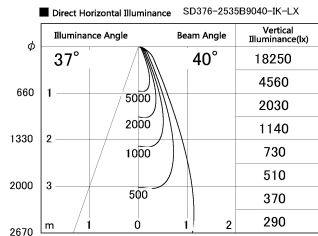

Item no. SD376-2535B9040-IK-LX

Series Name: Versa L-G Tracklight (Lens Type In-Track) (SD376-IK-LX)

| | |
|------------------|-------------------------|
| Installation | Track mount |
| Type | |
| Fixture wattage | 24W |
| Beam angle | 40 deg |
| Color Temp. | 4000K |
| CRI | Ra>90 |
| Luminous | 2112 lm |
| Body | Die-cast aluminum alloy |
| Body finish | Black |
| Trim finish | Black |
| Reflector finish | N/A |
| IP Rate | IP20 |
| Light source | COB module |
| Input Voltage | AC220~240V |
| Dimming Type | Non-Dimmable |
| Certificate | CE, CCC |
| Cut Hole | N/A |