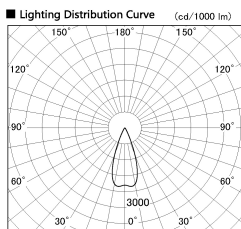

Item no. SD376-2535B9040-IK-LX

Series Name: Versa L-G Tracklight (Lens Type In-Track) (SD376-IK-LX)

| | |
|------------------|-------------------------|
| Installation | Track mount |
| Type | |
| Fixture wattage | 24W |
| Beam angle | 40 deg |
| Color Temp. | 4000K |
| CRI | Ra>90 |
| Luminous | 2112 lm |
| Body | Die-cast aluminum alloy |
| Body finish | Black |
| Trim finish | Black |
| Reflector finish | N/A |
| IP Rate | IP20 |
| Light source | COB module |
| Input Voltage | AC220~240V |
| Dimming Type | Non-Dimmable |
| Certificate | CE, CCC |
| Cut Hole | N/A |