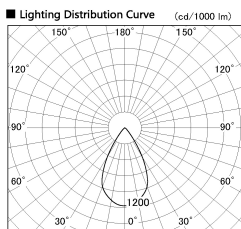

Item no. SD376-2555B9040-IK-LX

Series Name: Versa L-G Tracklight (Lens Type In-Track) (SD376-IK-LX)

Installation	Track mount
Type	
Fixture wattage	24W
Beam angle	57 deg
Color Temp.	4000K
CRI	Ra>90
Luminous	2036 lm
Body	Die-cast aluminum alloy
Body finish	Black
Trim finish	Black
Reflector finish	N/A
IP Rate	IP20
Light source	COB module
Input Voltage	AC220~240V
Dimming Type	Non-Dimmable
Certificate	CE, CCC
Cut Hole	N/A