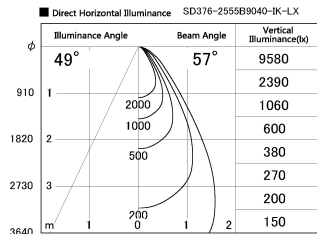

Item no. SD376-2555B9040-IK-LX

Series Name: Versa L-G Tracklight (Lens Type In-Track) (SD376-IK-LX)

Installation	Track mount
Type	
Fixture wattage	24W
Beam angle	57 deg
Color Temp.	4000K
CRI	Ra>90
Luminous	2036 lm
Body	Die-cast aluminum alloy
Body finish	Black
Trim finish	Black
Reflector finish	N/A
IP Rate	IP20
Light source	COB module
Input Voltage	AC220~240V
Dimming Type	Non-Dimmable
Certificate	CE, CCC
Cut Hole	N/A