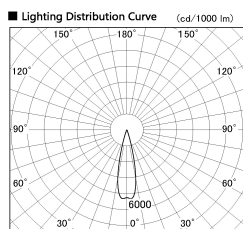

Item no. SD376-2025B9040-IK-LX

Series Name: Versa L-G Tracklight (Lens Type In-Track) (SD376-IK-LX)

| | |
|------------------|-------------------------|
| Installation | Track mount |
| Type | |
| Fixture wattage | 18.6W |
| Beam angle | 25 deg |
| Color Temp. | 4000K |
| CRI | Ra>90 |
| Luminous | 1663 lm |
| Body | Die-cast aluminum alloy |
| Body finish | Black |
| Trim finish | Black |
| Reflector finish | N/A |
| IP Rate | IP20 |
| Light source | COB module |
| Input Voltage | AC220~240V |
| Dimming Type | Non-Dimmable |
| Certificate | CE, CCC |
| Cut Hole | N/A |