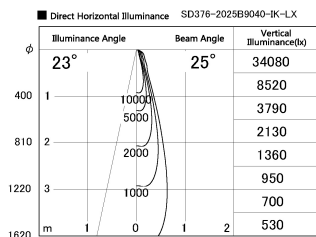

Item no. SD376-2025B9040-IK-LX

Series Name: Versa L-G Tracklight (Lens Type In-Track) (SD376-IK-LX)

| | |
|------------------|-------------------------|
| Installation | Track mount |
| Type | |
| Fixture wattage | 18.6W |
| Beam angle | 25 deg |
| Color Temp. | 4000K |
| CRI | Ra>90 |
| Luminous | 1663 lm |
| Body | Die-cast aluminum alloy |
| Body finish | Black |
| Trim finish | Black |
| Reflector finish | N/A |
| IP Rate | IP20 |
| Light source | COB module |
| Input Voltage | AC220~240V |
| Dimming Type | Non-Dimmable |
| Certificate | CE, CCC |
| Cut Hole | N/A |