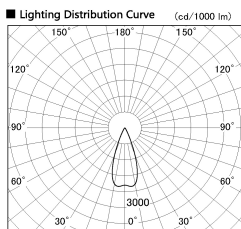

Item no. SD376-2035B9040-IK-LX

Series Name: Versa L-G Tracklight (Lens Type In-Track) (SD376-IK-LX)

Installation	Track mount
Type	
Fixture wattage	18.6W
Beam angle	40 deg
Color Temp.	4000K
CRI	Ra>90
Luminous	1699 lm
Body	Die-cast aluminum alloy
Body finish	Black
Trim finish	Black
Reflector finish	N/A
IP Rate	IP20
Light source	COB module
Input Voltage	AC220~240V
Dimming Type	Non-Dimmable
Certificate	CE, CCC
Cut Hole	N/A