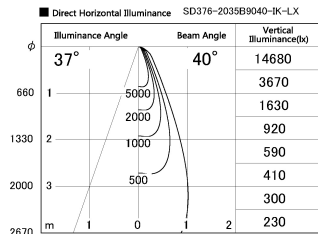

Item no. SD376-2035B9040-IK-LX

Series Name: Versa L-G Tracklight (Lens Type In-Track) (SD376-IK-LX)

Installation	Track mount
Type	
Fixture wattage	18.6W
Beam angle	40 deg
Color Temp.	4000K
CRI	Ra>90
Luminous	1699 lm
Body	Die-cast aluminum alloy
Body finish	Black
Trim finish	Black
Reflector finish	N/A
IP Rate	IP20
Light source	COB module
Input Voltage	AC220~240V
Dimming Type	Non-Dimmable
Certificate	CE, CCC
Cut Hole	N/A