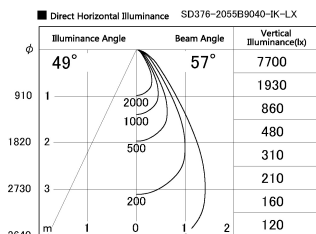

Item no. SD376-2055B9040-IK-LX

Series Name: Versa L-G Tracklight (Lens Type In-Track) (SD376-IK-LX)

Installation	Track mount
Type	
Fixture wattage	18.6W
Beam angle	57 deg
Color Temp.	4000K
CRI	Ra>90
Luminous	1638 lm
Body	Die-cast aluminum alloy
Body finish	Black
Trim finish	Black
Reflector finish	N/A
IP Rate	IP20
Light source	COB module
Input Voltage	AC220~240V
Dimming Type	Non-Dimmable
Certificate	CE, CCC
Cut Hole	N/A