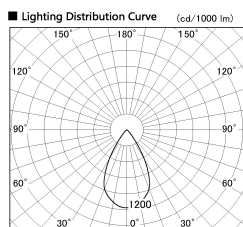

Item no. SD376-2055B9040-IK-LX

Series Name: Versa L-G Tracklight (Lens Type In-Track) (SD376-IK-LX)

Installation	Track mount
Type	
Fixture wattage	18.6W
Beam angle	57 deg
Color Temp.	4000K
CRI	Ra>90
Luminous	1638 lm
Body	Die-cast aluminum alloy
Body finish	Black
Trim finish	Black
Reflector finish	N/A
IP Rate	IP20
Light source	COB module
Input Voltage	AC220~240V
Dimming Type	Non-Dimmable
Certificate	CE, CCC
Cut Hole	N/A