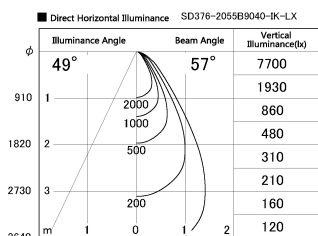

Item no. SD376-2055B9040-IK-LX

Series Name: Versa L-G Tracklight (Lens Type In-Track) (SD376-IK-LX)

Installation	Track mount
Type	Versa L-G Tracklight (Lens Type In-Track) (SD376-IK-LX)
Fixture wattage	18.6W
Beam angle	57 deg
Color Temp.	4000K
CRI	Ra>90
Luminous	1638 lm
Body	Die-cast aluminum alloy
Body finish	Black
Trim finish	Black
Reflector finish	N/A
IP Rate	IP20
Light source	COB module
Input Voltage	AC220~240V
Dimming Type	Non-Dimmable
Certificate	CE, CCC
Cut Hole	N/A