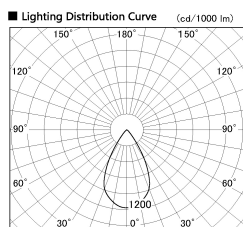

Item no. SD376-2055B9040-IK-LX

Series Name: Versa L-G Tracklight (Lens Type In-Track) (SD376-IK-LX)

Installation	Track mount
Type	Versa L-G Tracklight (Lens Type In-Track) (SD376-IK-LX)
Fixture wattage	18.6W
Beam angle	57 deg
Color Temp.	4000K
CRI	Ra>90
Luminous	1638 lm
Body	Die-cast aluminum alloy
Body finish	Black
Trim finish	Black
Reflector finish	N/A
IP Rate	IP20
Light source	COB module
Input Voltage	AC220~240V
Dimming Type	Non-Dimmable
Certificate	CE, CCC
Cut Hole	N/A