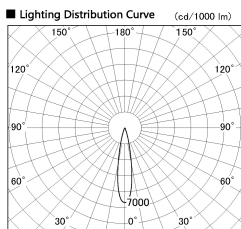

Item no. SD376-1415B9040-IK-LX

Series Name: Versa L-G Tracklight (Lens Type In-Track) (SD376-IK-LX)

Installation	Track mount
Type	
Fixture wattage	14W
Beam angle	20 deg
Color Temp.	4000K
CRI	Ra>90
Luminous	1137 lm
Body	Die-cast aluminum alloy
Body finish	Black
Trim finish	Black
Reflector finish	N/A
IP Rate	IP20
Light source	COB module
Input Voltage	AC220~240V
Dimming Type	Non-Dimmable
Certificate	CE, CCC
Cut Hole	N/A