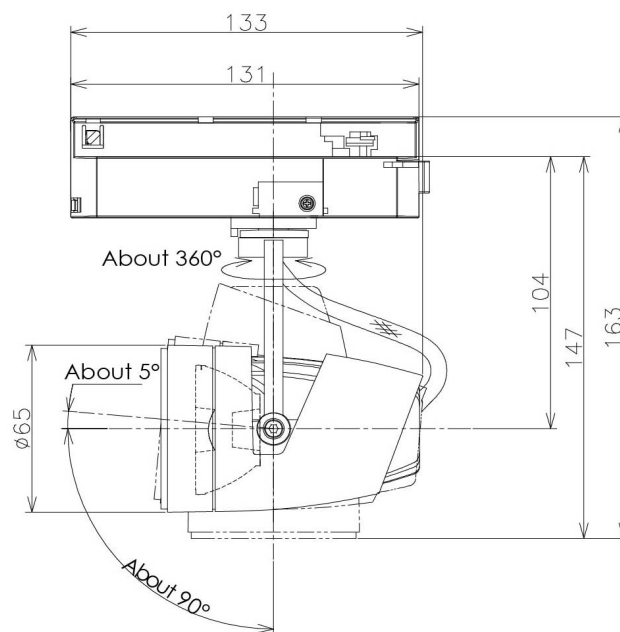

Item no. SD376-1415B9040-IK-LX

Series Name: Versa L-G Tracklight (Lens Type In-Track) (SD376-IK-LX)

Installation	Track mount
Type	
Fixture wattage	14W
Beam angle	20 deg
Color Temp.	4000K
CRI	Ra>90
Luminous	1137 lm
Body	Die-cast aluminum alloy
Body finish	Black
Trim finish	Black
Reflector finish	N/A
IP Rate	IP20
Light source	COB module
Input Voltage	AC220~240V
Dimming Type	Non-Dimmable
Certificate	CE, CCC
Cut Hole	N/A