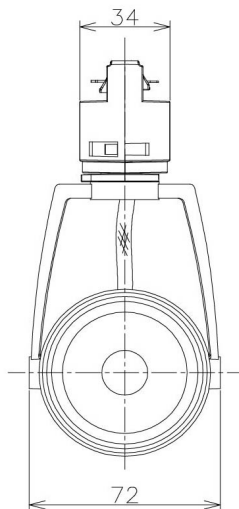

Item no. SD376-1415B9040-IK-LX

Series Name: Versa L-G Tracklight (Lens Type In-Track) (SD376-IK-LX)

Installation	Track mount
Type	
Fixture wattage	14W
Beam angle	20 deg
Color Temp.	4000K
CRI	Ra>90
Luminous	1137 lm
Body	Die-cast aluminum alloy
Body finish	Black
Trim finish	Black
Reflector finish	N/A
IP Rate	IP20
Light source	COB module
Input Voltage	AC220~240V
Dimming Type	Non-Dimmable
Certificate	CE, CCC
Cut Hole	N/A