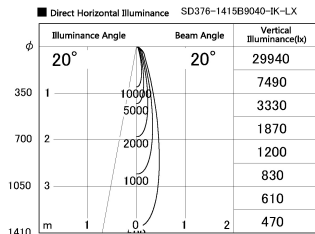

Item no. SD376-1415B9040-IK-LX

Series Name: Versa L-G Tracklight (Lens Type In-Track) (SD376-IK-LX)

Installation	Track mount
Type	
Fixture wattage	14W
Beam angle	20 deg
Color Temp.	4000K
CRI	Ra>90
Luminous	1137 lm
Body	Die-cast aluminum alloy
Body finish	Black
Trim finish	Black
Reflector finish	N/A
IP Rate	IP20
Light source	COB module
Input Voltage	AC220~240V
Dimming Type	Non-Dimmable
Certificate	CE, CCC
Cut Hole	N/A