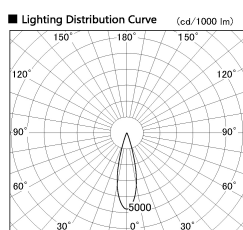

Item no. SD376-1425B9040-IK-LX

Series Name: Versa L-G Tracklight (Lens Type In-Track) (SD376-IK-LX)

Installation	Track mount
Type	
Fixture wattage	14W
Beam angle	26 deg
Color Temp.	4000K
CRI	Ra>90
Luminous	1215 lm
Body	Die-cast aluminum alloy
Body finish	Black
Trim finish	Black
Reflector finish	N/A
IP Rate	IP20
Light source	COB module
Input Voltage	AC220~240V
Dimming Type	Non-Dimmable
Certificate	CE, CCC
Cut Hole	N/A