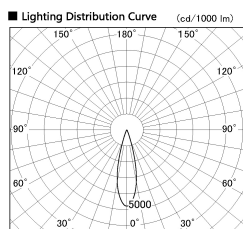

Item no. SD376-1425B9040-IK-LX

Series Name: Versa L-G Tracklight (Lens Type In-Track) (SD376-IK-LX)

■ Direct Horizontal Illuminance SD376-1425B9040-IK-LX

| φ | Illuminance Angle | Beam Angle | Vertical Illuminance (lx) |
|------|-------------------|------------|---------------------------|
| | 25° | 26° | 23340 |
| 440 | 1000 | | 5830 |
| | 5000 | | 2590 |
| 880 | 2000 | | 1460 |
| | 1000 | | 930 |
| 1330 | 500 | | 650 |
| | 0 | | 480 |
| 1770 | | | 360 |

| | |
|------------------|---|
| Installation | Track mount |
| Type | Versa L-G Tracklight (Lens Type In-Track) (SD376-IK-LX) |
| Fixture wattage | 14W |
| Beam angle | 26 deg |
| Color Temp. | 4000K |
| CRI | Ra>90 |
| Luminous | 1215 lm |
| Body | Die-cast aluminum alloy |
| Body finish | Black |
| Trim finish | Black |
| Reflector finish | N/A |
| IP Rate | IP20 |
| Light source | COB module |
| Input Voltage | AC220~240V |
| Dimming Type | Non-Dimmable |
| Certificate | CE, CCC |
| Cut Hole | N/A |