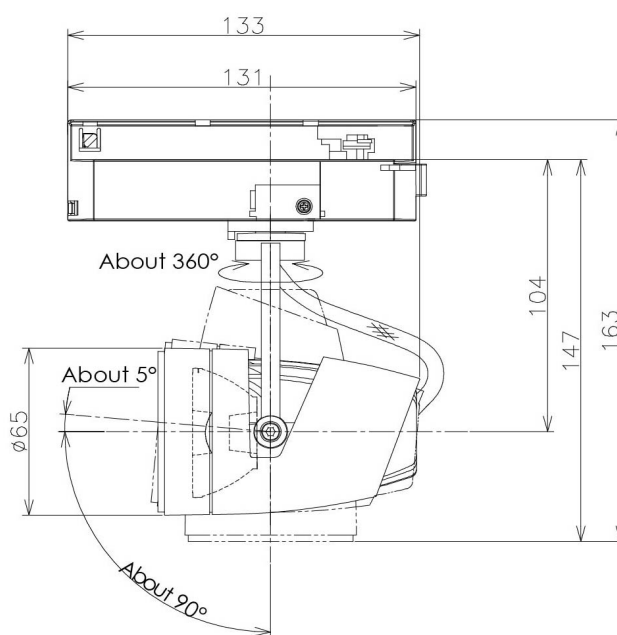

Item no. SD376-1425B9040-IK-LX

Series Name: Versa L-G Tracklight (Lens Type In-Track) (SD376-IK-LX)

Installation	Track mount
Type	
Fixture wattage	14W
Beam angle	26 deg
Color Temp.	4000K
CRI	Ra>90
Luminous	1215 lm
Body	Die-cast aluminum alloy
Body finish	Black
Trim finish	Black
Reflector finish	N/A
IP Rate	IP20
Light source	COB module
Input Voltage	AC220~240V
Dimming Type	Non-Dimmable
Certificate	CE, CCC
Cut Hole	N/A