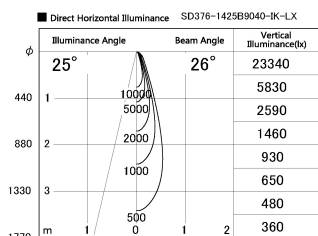

Item no. SD376-1425B9040-IK-LX

Series Name: Versa L-G Tracklight (Lens Type In-Track) (SD376-IK-LX)

Installation	Track mount
Type	
Fixture wattage	14W
Beam angle	26 deg
Color Temp.	4000K
CRI	Ra>90
Luminous	1215 lm
Body	Die-cast aluminum alloy
Body finish	Black
Trim finish	Black
Reflector finish	N/A
IP Rate	IP20
Light source	COB module
Input Voltage	AC220~240V
Dimming Type	Non-Dimmable
Certificate	CE, CCC
Cut Hole	N/A