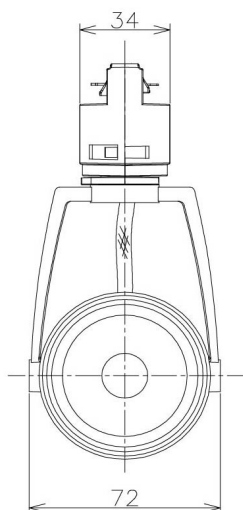

Item no. SD376-1425B9040-IK-LX

Series Name: Versa L-G Tracklight (Lens Type In-Track) (SD376-IK-LX)

Installation	Track mount
Type	
Fixture wattage	14W
Beam angle	26 deg
Color Temp.	4000K
CRI	Ra>90
Luminous	1215 lm
Body	Die-cast aluminum alloy
Body finish	Black
Trim finish	Black
Reflector finish	N/A
IP Rate	IP20
Light source	COB module
Input Voltage	AC220~240V
Dimming Type	Non-Dimmable
Certificate	CE, CCC
Cut Hole	N/A