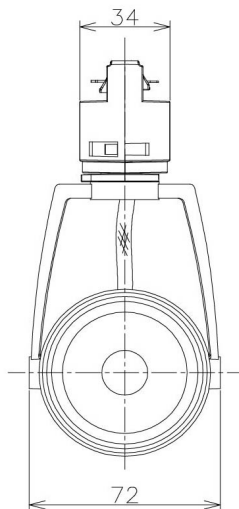

Item no. SD376-1435B9040-IK-LX

Series Name: Versa L-G Tracklight (Lens Type In-Track) (SD376-IK-LX)

Installation	Track mount
Type	
Fixture wattage	14W
Beam angle	38 deg
Color Temp.	4000K
CRI	Ra>90
Luminous	1191 lm
Body	Die-cast aluminum alloy
Body finish	Black
Trim finish	Black
Reflector finish	N/A
IP Rate	IP20
Light source	COB module
Input Voltage	AC220~240V
Dimming Type	Non-Dimmable
Certificate	CE, CCC
Cut Hole	N/A