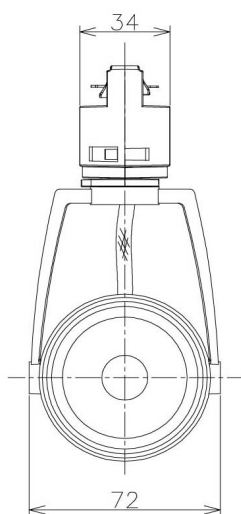

Item no. SD376-1435B9040-IK-LX

Series Name: Versa L-G Tracklight (Lens Type In-Track) (SD376-IK-LX)

Installation	Track mount
Type	Versa L-G Tracklight (Lens Type In-Track) (SD376-IK-LX)
Fixture wattage	14W
Beam angle	38 deg
Color Temp.	4000K
CRI	Ra>90
Luminous	1191 lm
Body	Die-cast aluminum alloy
Body finish	Black
Trim finish	Black
Reflector finish	N/A
IP Rate	IP20
Light source	COB module
Input Voltage	AC220~240V
Dimming Type	Non-Dimmable
Certificate	CE, CCC
Cut Hole	N/A