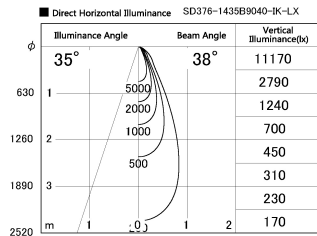

Item no. SD376-1435B9040-IK-LX

Series Name: Versa L-G Tracklight (Lens Type In-Track) (SD376-IK-LX)

Installation	Track mount
Type	
Fixture wattage	14W
Beam angle	38 deg
Color Temp.	4000K
CRI	Ra>90
Luminous	1191 lm
Body	Die-cast aluminum alloy
Body finish	Black
Trim finish	Black
Reflector finish	N/A
IP Rate	IP20
Light source	COB module
Input Voltage	AC220~240V
Dimming Type	Non-Dimmable
Certificate	CE, CCC
Cut Hole	N/A