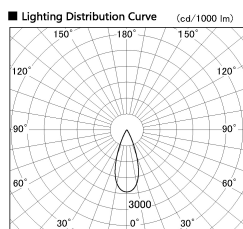

Item no. SD376-1435B9040-IK-LX

Series Name: Versa L-G Tracklight (Lens Type In-Track) (SD376-IK-LX)

Installation	Track mount
Type	Versa L-G Tracklight (Lens Type In-Track) (SD376-IK-LX)
Fixture wattage	14W
Beam angle	38 deg
Color Temp.	4000K
CRI	Ra>90
Luminous	1191 lm
Body	Die-cast aluminum alloy
Body finish	Black
Trim finish	Black
Reflector finish	N/A
IP Rate	IP20
Light source	COB module
Input Voltage	AC220~240V
Dimming Type	Non-Dimmable
Certificate	CE, CCC
Cut Hole	N/A