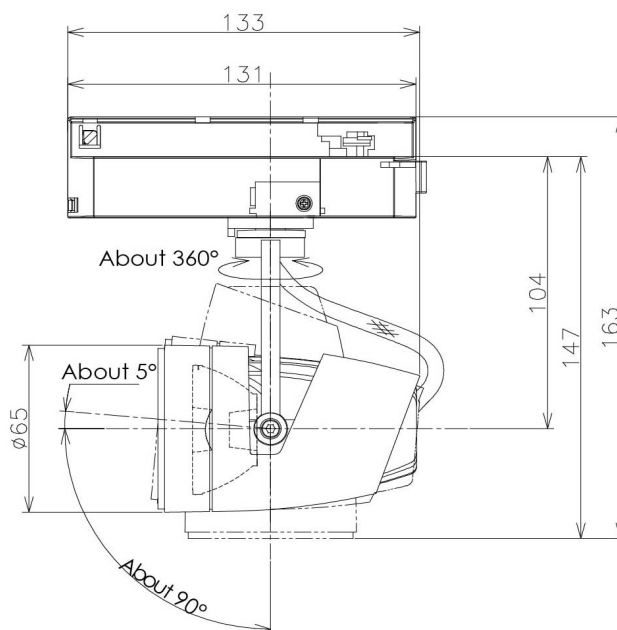

Item no. SD376-1435B9040-IK-LX

Series Name: Versa L-G Tracklight (Lens Type In-Track) (SD376-IK-LX)

Installation	Track mount
Type	Versa L-G Tracklight (Lens Type In-Track) (SD376-IK-LX)
Fixture wattage	14W
Beam angle	38 deg
Color Temp.	4000K
CRI	Ra>90
Luminous	1191 lm
Body	Die-cast aluminum alloy
Body finish	Black
Trim finish	Black
Reflector finish	N/A
IP Rate	IP20
Light source	COB module
Input Voltage	AC220~240V
Dimming Type	Non-Dimmable
Certificate	CE, CCC
Cut Hole	N/A