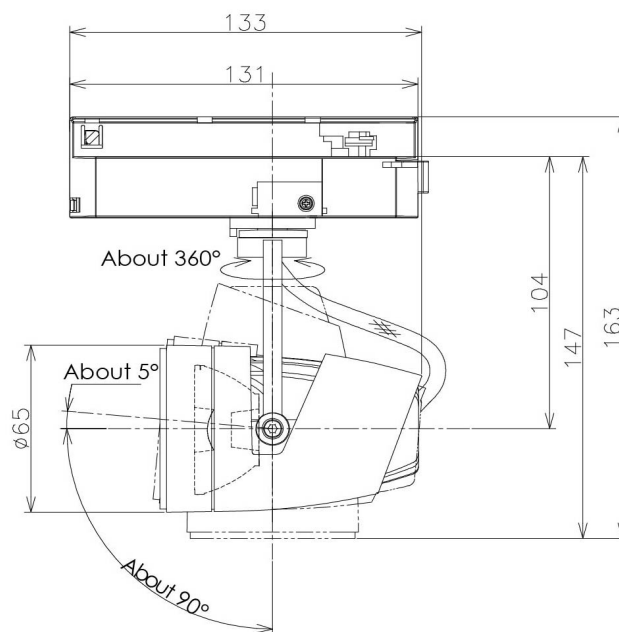

Item no. SD376-1435B9040-IK-LX

Series Name: Versa L-G Tracklight (Lens Type In-Track) (SD376-IK-LX)

Installation	Track mount
Type	
Fixture wattage	14W
Beam angle	38 deg
Color Temp.	4000K
CRI	Ra>90
Luminous	1191 lm
Body	Die-cast aluminum alloy
Body finish	Black
Trim finish	Black
Reflector finish	N/A
IP Rate	IP20
Light source	COB module
Input Voltage	AC220~240V
Dimming Type	Non-Dimmable
Certificate	CE, CCC
Cut Hole	N/A