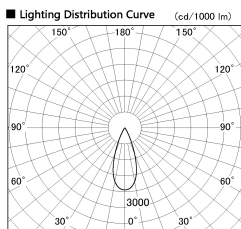

Item no. SD376-1435B9040-IK-LX

Series Name: Versa L-G Tracklight (Lens Type In-Track) (SD376-IK-LX)

Installation	Track mount
Type	
Fixture wattage	14W
Beam angle	38 deg
Color Temp.	4000K
CRI	Ra>90
Luminous	1191 lm
Body	Die-cast aluminum alloy
Body finish	Black
Trim finish	Black
Reflector finish	N/A
IP Rate	IP20
Light source	COB module
Input Voltage	AC220~240V
Dimming Type	Non-Dimmable
Certificate	CE, CCC
Cut Hole	N/A