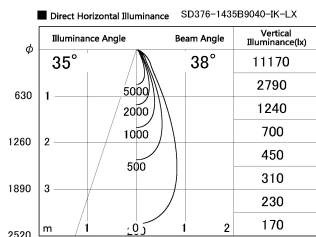

Item no. SD376-1435B9040-IK-LX

Series Name: Versa L-G Tracklight (Lens Type In-Track) (SD376-IK-LX)

Installation	Track mount
Type	Versa L-G Tracklight (Lens Type In-Track) (SD376-IK-LX)
Fixture wattage	14W
Beam angle	38 deg
Color Temp.	4000K
CRI	Ra>90
Luminous	1191 lm
Body	Die-cast aluminum alloy
Body finish	Black
Trim finish	Black
Reflector finish	N/A
IP Rate	IP20
Light source	COB module
Input Voltage	AC220~240V
Dimming Type	Non-Dimmable
Certificate	CE, CCC
Cut Hole	N/A