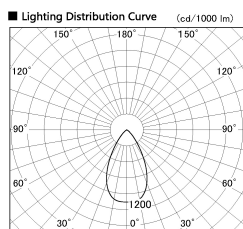

Item no. SD376-1455B9040-IK-LX

Series Name: Versa L-G Tracklight (Lens Type In-Track) (SD376-IK-LX)

Installation	Track mount
Type	Versa L-G Tracklight (Lens Type In-Track) (SD376-IK-LX)
Fixture wattage	14W
Beam angle	56 deg
Color Temp.	4000K
CRI	Ra>90
Luminous	1181 lm
Body	Die-cast aluminum alloy
Body finish	Black
Trim finish	Black
Reflector finish	N/A
IP Rate	IP20
Light source	COB module
Input Voltage	AC220~240V
Dimming Type	Non-Dimmable
Certificate	CE, CCC
Cut Hole	N/A