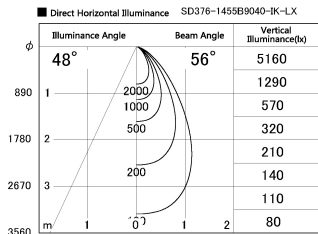

Item no. SD376-1455B9040-IK-LX

Series Name: Versa L-G Tracklight (Lens Type In-Track) (SD376-IK-LX)

Installation	Track mount
Type	Versa L-G Tracklight (Lens Type In-Track) (SD376-IK-LX)
Fixture wattage	14W
Beam angle	56 deg
Color Temp.	4000K
CRI	Ra>90
Luminous	1181 lm
Body	Die-cast aluminum alloy
Body finish	Black
Trim finish	Black
Reflector finish	N/A
IP Rate	IP20
Light source	COB module
Input Voltage	AC220~240V
Dimming Type	Non-Dimmable
Certificate	CE, CCC
Cut Hole	N/A