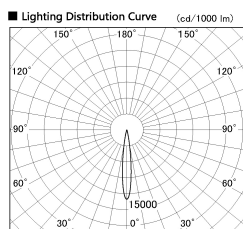

Item no. SD376-0815B9040-IK-LX

Series Name: Versa L-G Tracklight (Lens Type In-Track) (SD376-IK-LX)

■ Direct Horizontal Illuminance SD376-0815B9040-IK-LX

Illuminance Angle	Beam Angle	Vertical Illuminance (lx)
13°	13°	34290
		8570
		3810
		2140
		1370
		950
		700
		540

Installation	Track mount
Type	Versa L-G Tracklight (Lens Type In-Track) (SD376-IK-LX)
Fixture wattage	7.4W
Beam angle	13 deg
Color Temp.	4000K
CRI	Ra>90
Luminous	720 lm
Body	Die-cast aluminum alloy
Body finish	Black
Trim finish	Black
Reflector finish	N/A
IP Rate	IP20
Light source	COB module
Input Voltage	AC220~240V
Dimming Type	Non-Dimmable
Certificate	CE, CCC
Cut Hole	N/A