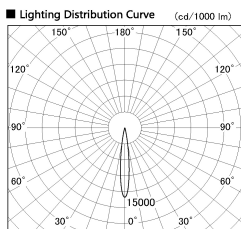

Item no. SD376-0815B9040-IK-LX

Series Name: Versa L-G Tracklight (Lens Type In-Track) (SD376-IK-LX)

■ Direct Horizontal Illuminance SD376-0815B9040-IK-LX

Illuminance Angle	Beam Angle	Vertical Illuminance (lx)
13°	13°	34290
		8570
		3810
		2140
		1370
		950
		700
		540

Installation	Track mount
Type	
Fixture wattage	7.4W
Beam angle	13 deg
Color Temp.	4000K
CRI	Ra>90
Luminous	720 lm
Body	Die-cast aluminum alloy
Body finish	Black
Trim finish	Black
Reflector finish	N/A
IP Rate	IP20
Light source	COB module
Input Voltage	AC220~240V
Dimming Type	Non-Dimmable
Certificate	CE, CCC
Cut Hole	N/A