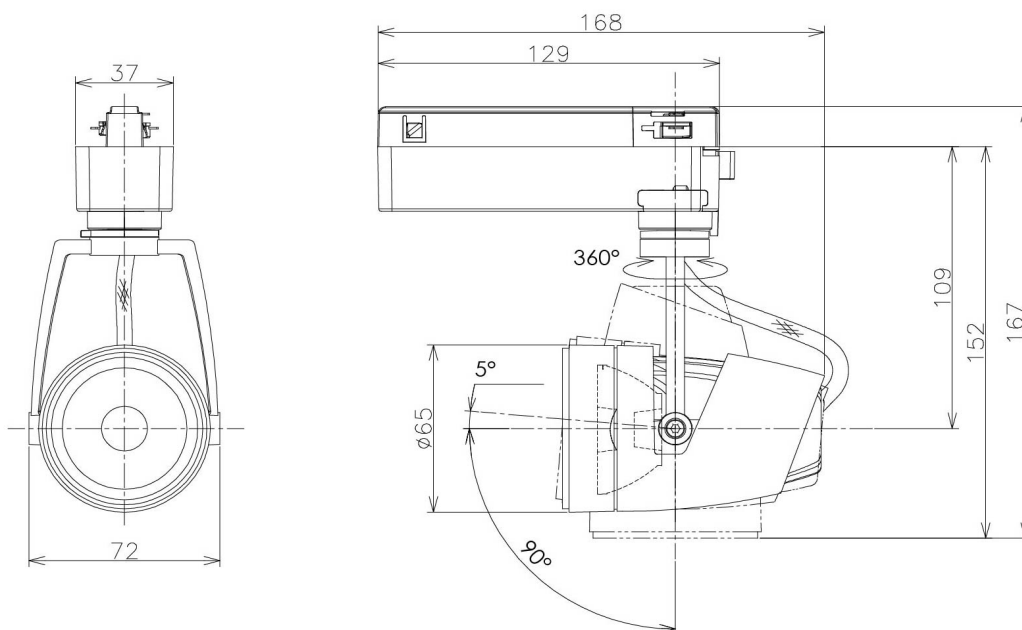

Item no. SD376-0825B9040-IK-LX

Series Name: Versa L-G Tracklight (Lens Type In-Track) (SD376-IK-LX)

Installation	Track mount
Type	
Fixture wattage	7.4W
Beam angle	22 deg
Color Temp.	4000K
CRI	Ra>90
Luminous	772 lm
Body	Die-cast aluminum alloy
Body finish	Black
Trim finish	Black
Reflector finish	N/A
IP Rate	IP20
Light source	COB module
Input Voltage	AC220~240V
Dimming Type	Non-Dimmable
Certificate	CE, CCC
Cut Hole	N/A