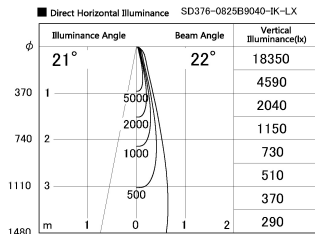

Item no. SD376-0825B9040-IK-LX

Series Name: Versa L-G Tracklight (Lens Type In-Track) (SD376-IK-LX)

Installation	Track mount
Type	
Fixture wattage	7.4W
Beam angle	22 deg
Color Temp.	4000K
CRI	Ra>90
Luminous	772 lm
Body	Die-cast aluminum alloy
Body finish	Black
Trim finish	Black
Reflector finish	N/A
IP Rate	IP20
Light source	COB module
Input Voltage	AC220~240V
Dimming Type	Non-Dimmable
Certificate	CE, CCC
Cut Hole	N/A