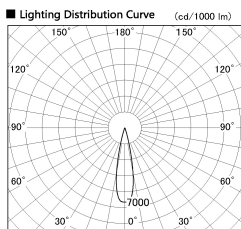

Item no. SD376-0825B9040-IK-LX

Series Name: Versa L-G Tracklight (Lens Type In-Track) (SD376-IK-LX)

Installation	Track mount
Type	
Fixture wattage	7.4W
Beam angle	22 deg
Color Temp.	4000K
CRI	Ra>90
Luminous	772 lm
Body	Die-cast aluminum alloy
Body finish	Black
Trim finish	Black
Reflector finish	N/A
IP Rate	IP20
Light source	COB module
Input Voltage	AC220~240V
Dimming Type	Non-Dimmable
Certificate	CE, CCC
Cut Hole	N/A