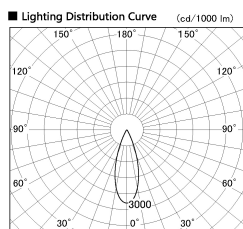

Item no. SD376-0835B9040-IK-LX

Series Name: Versa L-G Tracklight (Lens Type In-Track) (SD376-IK-LX)

Installation	Track mount
Type	Versa L-G Tracklight (Lens Type In-Track) (SD376-IK-LX)
Fixture wattage	7.4W
Beam angle	34 deg
Color Temp.	4000K
CRI	Ra>90
Luminous	753 lm
Body	Die-cast aluminum alloy
Body finish	Black
Trim finish	Black
Reflector finish	N/A
IP Rate	IP20
Light source	COB module
Input Voltage	AC220~240V
Dimming Type	Non-Dimmable
Certificate	CE, CCC
Cut Hole	N/A