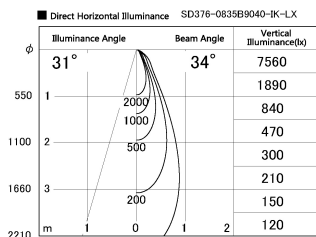

Item no. SD376-0835B9040-IK-LX

Series Name: Versa L-G Tracklight (Lens Type In-Track) (SD376-IK-LX)

Installation	Track mount
Type	Versa L-G Tracklight (Lens Type In-Track) (SD376-IK-LX)
Fixture wattage	7.4W
Beam angle	34 deg
Color Temp.	4000K
CRI	Ra>90
Luminous	753 lm
Body	Die-cast aluminum alloy
Body finish	Black
Trim finish	Black
Reflector finish	N/A
IP Rate	IP20
Light source	COB module
Input Voltage	AC220~240V
Dimming Type	Non-Dimmable
Certificate	CE, CCC
Cut Hole	N/A