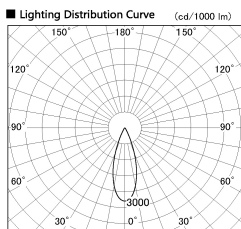

Item no. SD376-0835B9040-IK-LX

Series Name: Versa L-G Tracklight (Lens Type In-Track) (SD376-IK-LX)

Installation	Track mount
Type	
Fixture wattage	7.4W
Beam angle	34 deg
Color Temp.	4000K
CRI	Ra>90
Luminous	753 lm
Body	Die-cast aluminum alloy
Body finish	Black
Trim finish	Black
Reflector finish	N/A
IP Rate	IP20
Light source	COB module
Input Voltage	AC220~240V
Dimming Type	Non-Dimmable
Certificate	CE, CCC
Cut Hole	N/A