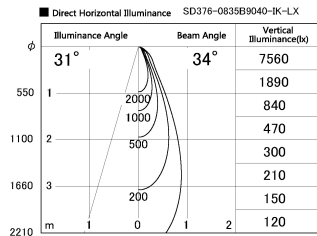

Item no. SD376-0835B9040-IK-LX

Series Name: Versa L-G Tracklight (Lens Type In-Track) (SD376-IK-LX)

Installation	Track mount
Type	
Fixture wattage	7.4W
Beam angle	34 deg
Color Temp.	4000K
CRI	Ra>90
Luminous	753 lm
Body	Die-cast aluminum alloy
Body finish	Black
Trim finish	Black
Reflector finish	N/A
IP Rate	IP20
Light source	COB module
Input Voltage	AC220~240V
Dimming Type	Non-Dimmable
Certificate	CE, CCC
Cut Hole	N/A