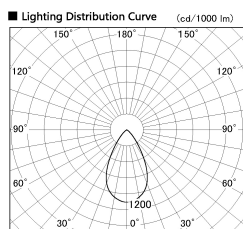

Item no. SD376-0855B9040-IK-LX

Series Name: Versa L-G Tracklight (Lens Type In-Track) (SD376-IK-LX)

Installation	Track mount
Type	Versa L-G Tracklight (Lens Type In-Track) (SD376-IK-LX)
Fixture wattage	7.4W
Beam angle	57 deg
Color Temp.	4000K
CRI	Ra>90
Luminous	744 lm
Body	Die-cast aluminum alloy
Body finish	Black
Trim finish	Black
Reflector finish	N/A
IP Rate	IP20
Light source	COB module
Input Voltage	AC220~240V
Dimming Type	Non-Dimmable
Certificate	CE, CCC
Cut Hole	N/A