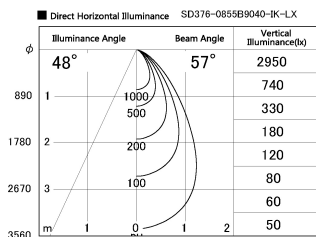

Item no. SD376-0855B9040-IK-LX

Series Name: Versa L-G Tracklight (Lens Type In-Track) (SD376-IK-LX)

Installation	Track mount
Type	Versa L-G Tracklight (Lens Type In-Track) (SD376-IK-LX)
Fixture wattage	7.4W
Beam angle	57 deg
Color Temp.	4000K
CRI	Ra>90
Luminous	744 lm
Body	Die-cast aluminum alloy
Body finish	Black
Trim finish	Black
Reflector finish	N/A
IP Rate	IP20
Light source	COB module
Input Voltage	AC220~240V
Dimming Type	Non-Dimmable
Certificate	CE, CCC
Cut Hole	N/A