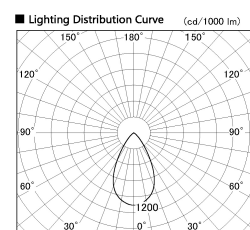

Item no. SD376-0855B9040-IK-LX

Series Name: Versa L-G Tracklight (Lens Type In-Track) (SD376-IK-LX)

Installation	Track mount
Type	
Fixture wattage	7.4W
Beam angle	57 deg
Color Temp.	4000K
CRI	Ra>90
Luminous	744 lm
Body	Die-cast aluminum alloy
Body finish	Black
Trim finish	Black
Reflector finish	N/A
IP Rate	IP20
Light source	COB module
Input Voltage	AC220~240V
Dimming Type	Non-Dimmable
Certificate	CE, CCC
Cut Hole	N/A