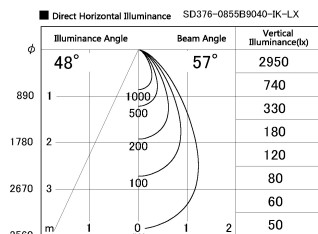

Item no. SD376-0855B9040-IK-LX

Series Name: Versa L-G Tracklight (Lens Type In-Track) (SD376-IK-LX)

Installation	Track mount
Type	
Fixture wattage	7.4W
Beam angle	57 deg
Color Temp.	4000K
CRI	Ra>90
Luminous	744 lm
Body	Die-cast aluminum alloy
Body finish	Black
Trim finish	Black
Reflector finish	N/A
IP Rate	IP20
Light source	COB module
Input Voltage	AC220~240V
Dimming Type	Non-Dimmable
Certificate	CE, CCC
Cut Hole	N/A