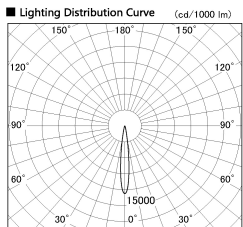

Item no. SD387-0615W9027-IK

Series Name: Cledy Micro Tracklight (SD387-IK)

■ Direct Horizontal Illuminance SD387-0615W9027-IK

φ	Illuminance Angle	Beam Angle	Vertical Illuminance (lx)
1	12°	13°	19510
2			4880
3			2170
4			1220
5			780
6			540
8			400
10			300

Installation	Track mount
Type	
Fixture wattage	6W
Beam angle	13 deg
Color Temp.	2700K
CRI	Ra>90
Luminous	381 lm lm
Body	Die-cast aluminum alloy
Body finish	White
Trim finish	White
Reflector finish	N/A
IP Rate	IP20
Light source	COB module
Input Voltage	AC220~240V
Dimming Type	Dimmable
Certificate	CE, CCC
Cut Hole	N/A