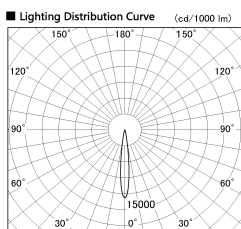

Item no. SD387-0615W9027-IK

Series Name: Cledy Micro Tracklight
(SD387-IK)

■ Direct Horizontal Illuminance SD387-0615W9027-IK

φ	Illuminance Angle	Beam Angle	Vertical Illuminance(lx)	
210	12°	13°	19510	
1			4880	
2			2170	
420			1220	
2			780	
630			540	
3			400	
840			300	
m	1	0	1	2

Installation	Track mount
Type	Cledy Micro Tracklight (SD387-IK)
Fixture wattage	6W
Beam angle	13 deg
Color Temp.	2700K
CRI	Ra>90
Luminous	381 lm lm
Body	Die-cast aluminum alloy
Body finish	White
Trim finish	White
Reflector finish	N/A
IP Rate	IP20
Light source	COB module
Input Voltage	AC220~240V
Dimming Type	Dimmable
Certificate	CE, CCC
Cut Hole	N/A