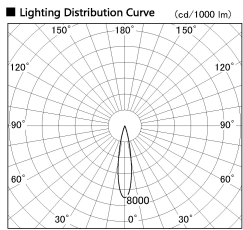

Item no. SD387-0625W9027-IK

Series Name: Cledy Micro Tracklight (SD387-IK)

■ Direct Horizontal Illuminance SD387-0625W9027-IK

Illuminance Angle	Beam Angle	Vertical Illuminance (lx)
20°	20°	12750
1		3190
5000		1420
2000		800
1000		510
500		350
260		260
200		200

Installation	Track mount
Type	
Fixture wattage	6W
Beam angle	20 deg
Color Temp.	2700K
CRI	Ra>90
Luminous	440 lm lm
Body	Die-cast aluminum alloy
Body finish	White
Trim finish	White
Reflector finish	N/A
IP Rate	IP20
Light source	COB module
Input Voltage	AC220~240V
Dimming Type	Dimmable
Certificate	CE, CCC
Cut Hole	N/A