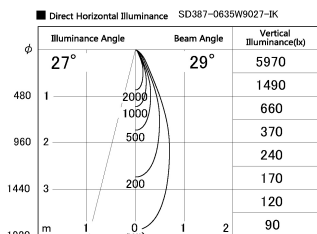

Item no. SD387-0635W9027-IK

Series Name: Cledy Micro Tracklight (SD387-IK)

Installation	Track mount
Type	Cledy Micro Tracklight (SD387-IK)
Fixture wattage	6W
Beam angle	29 deg
Color Temp.	2700K
CRI	Ra>90
Luminous	445 lm
Body	Die-cast aluminum alloy
Body finish	White
Trim finish	White
Reflector finish	N/A
IP Rate	IP20
Light source	COB module
Input Voltage	AC220~240V
Dimming Type	Dimmable
Certificate	CE, CCC
Cut Hole	N/A