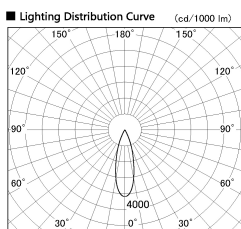

Item no. SD387-0635W9027-IK

Series Name: Cledy Micro Tracklight (SD387-IK)

Installation	Track mount
Type	Cledy Micro Tracklight (SD387-IK)
Fixture wattage	6W
Beam angle	29 deg
Color Temp.	2700K
CRI	Ra>90
Luminous	445 lm
Body	Die-cast aluminum alloy
Body finish	White
Trim finish	White
Reflector finish	N/A
IP Rate	IP20
Light source	COB module
Input Voltage	AC220~240V
Dimming Type	Dimmable
Certificate	CE, CCC
Cut Hole	N/A