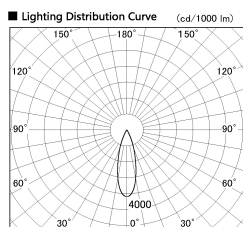

Item no. SD387-0635W9027-IK

Series Name: Cledy Micro Tracklight (SD387-IK)

Installation	Track mount
Type	
Fixture wattage	6W
Beam angle	29 deg
Color Temp.	2700K
CRI	Ra>90
Luminous	445 lm lm
Body	Die-cast aluminum alloy
Body finish	White
Trim finish	White
Reflector finish	N/A
IP Rate	IP20
Light source	COB module
Input Voltage	AC220~240V
Dimming Type	Dimmable
Certificate	CE, CCC
Cut Hole	N/A