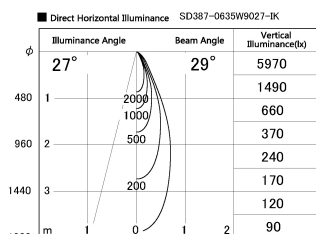

Item no. SD387-0635W9027-IK

Series Name: Cledy Micro Tracklight (SD387-IK)

Installation	Track mount
Type	
Fixture wattage	6W
Beam angle	29 deg
Color Temp.	2700K
CRI	Ra>90
Luminous	445 lm lm
Body	Die-cast aluminum alloy
Body finish	White
Trim finish	White
Reflector finish	N/A
IP Rate	IP20
Light source	COB module
Input Voltage	AC220~240V
Dimming Type	Dimmable
Certificate	CE, CCC
Cut Hole	N/A