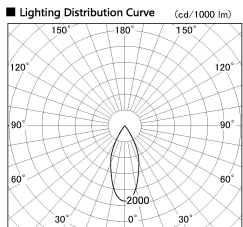

Item no. SD387-0650W9027-IK

Series Name: Cledy Micro Tracklight (SD387-IK)

Installation	Track mount
Type	
Fixture wattage	6W
Beam angle	42 deg
Color Temp.	2700K
CRI	Ra>90
Luminous	408 lm lm
Body	Die-cast aluminum alloy
Body finish	White
Trim finish	White
Reflector finish	N/A
IP Rate	IP20
Light source	COB module
Input Voltage	AC220~240V
Dimming Type	Dimmable
Certificate	CE, CCC
Cut Hole	N/A