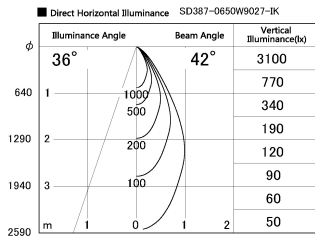

Item no. SD387-0650W9027-IK

Series Name: Cledy Micro Tracklight (SD387-IK)

Installation	Track mount
Type	
Fixture wattage	6W
Beam angle	42 deg
Color Temp.	2700K
CRI	Ra>90
Luminous	408 lm lm
Body	Die-cast aluminum alloy
Body finish	White
Trim finish	White
Reflector finish	N/A
IP Rate	IP20
Light source	COB module
Input Voltage	AC220~240V
Dimming Type	Dimmable
Certificate	CE, CCC
Cut Hole	N/A