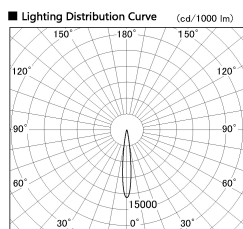

Item no. SD387-0615W9030-IK

Series Name: Cledy Micro Tracklight (SD387-IK)

■ Direct Horizontal Illuminance SD387-0615W9030-IK

φ	Illuminance Angle	Beam Angle	Vertical Illuminance (lx)
210	12°	13°	20330
1			5080
			2260
420			1270
2			810
630			560
3			410
840			320
m	1	0 1 2	

Installation	Track mount
Type	Cledy Micro Tracklight (SD387-IK)
Fixture wattage	6W
Beam angle	13 deg
Color Temp.	3000K
CRI	Ra>90
Luminous	397 lm lm
Body	Die-cast aluminum alloy
Body finish	White
Trim finish	White
Reflector finish	N/A
IP Rate	IP20
Light source	COB module
Input Voltage	AC220~240V
Dimming Type	Dimmable
Certificate	CE, CCC
Cut Hole	N/A