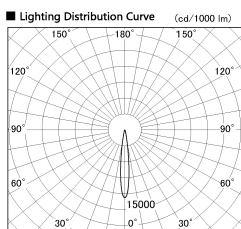

Item no. SD387-0615W9030-IK

Series Name: Cledy Micro Tracklight (SD387-IK)

■ Direct Horizontal Illuminance SD387-0615W9030-IK

φ	Illuminance Angle	Beam Angle	Vertical Illuminance (lx)	
	12°	13°	20330	
210	10000		5080	
	5000		2260	
420	2000		1270	
	1000		810	
630	500		560	
840			410	
m	1	0	2	320

Installation	Track mount
Type	
Fixture wattage	6W
Beam angle	13 deg
Color Temp.	3000K
CRI	Ra>90
Luminous	397 lm lm
Body	Die-cast aluminum alloy
Body finish	White
Trim finish	White
Reflector finish	N/A
IP Rate	IP20
Light source	COB module
Input Voltage	AC220~240V
Dimming Type	Dimmable
Certificate	CE, CCC
Cut Hole	N/A