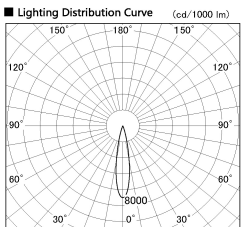

Item no. SD387-0625W9030-IK

Series Name: Cledy Micro Tracklight
(SD387-IK)

■ Direct Horizontal Illuminance SD387-0625W9030-IK

Illuminance Angle	Beam Angle	Vertical Illuminance (lx)
20°	20°	13270
1		3320
2		1470
3		830
500		530
1000		370
2000		270
5000		210

Installation	Track mount
Type	
Fixture wattage	6W
Beam angle	20 deg
Color Temp.	3000K
CRI	Ra>90
Luminous	458 lm lm
Body	Die-cast aluminum alloy
Body finish	White
Trim finish	White
Reflector finish	N/A
IP Rate	IP20
Light source	COB module
Input Voltage	AC220~240V
Dimming Type	Dimmable
Certificate	CE, CCC
Cut Hole	N/A