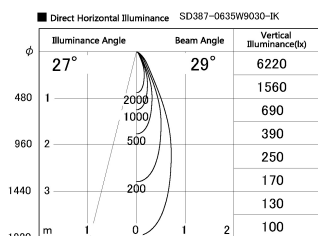

Item no. SD387-0635W9030-IK

Series Name: Cledy Micro Tracklight (SD387-IK)

| | |
|------------------|-------------------------|
| Installation | Track mount |
| Type | |
| Fixture wattage | 6W |
| Beam angle | 29 deg |
| Color Temp. | 3000K |
| CRI | Ra>90 |
| Luminous | 464 lm lm |
| Body | Die-cast aluminum alloy |
| Body finish | White |
| Trim finish | White |
| Reflector finish | N/A |
| IP Rate | IP20 |
| Light source | COB module |
| Input Voltage | AC220~240V |
| Dimming Type | Dimmable |
| Certificate | CE, CCC |
| Cut Hole | N/A |