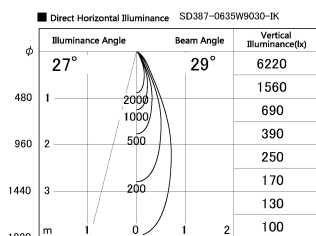

Item no. SD387-0635W9030-IK

Series Name: Cledy Micro Tracklight (SD387-IK)

Installation	Track mount
Type	Cledy Micro Tracklight (SD387-IK)
Fixture wattage	6W
Beam angle	29 deg
Color Temp.	3000K
CRI	Ra>90
Luminous	464 lm lm
Body	Die-cast aluminum alloy
Body finish	White
Trim finish	White
Reflector finish	N/A
IP Rate	IP20
Light source	COB module
Input Voltage	AC220~240V
Dimming Type	Dimmable
Certificate	CE, CCC
Cut Hole	N/A