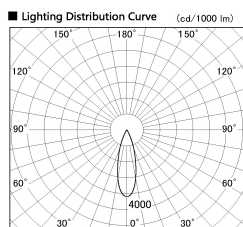

Item no. SD387-0635W9030-IK

Series Name: Cledy Micro Tracklight (SD387-IK)

| | |
|------------------|-------------------------|
| Installation | Track mount |
| Type | |
| Fixture wattage | 6W |
| Beam angle | 29 deg |
| Color Temp. | 3000K |
| CRI | Ra>90 |
| Luminous | 464 lm lm |
| Body | Die-cast aluminum alloy |
| Body finish | White |
| Trim finish | White |
| Reflector finish | N/A |
| IP Rate | IP20 |
| Light source | COB module |
| Input Voltage | AC220~240V |
| Dimming Type | Dimmable |
| Certificate | CE, CCC |
| Cut Hole | N/A |