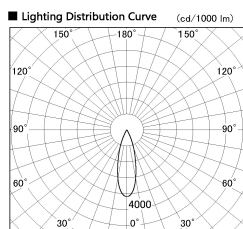

Item no. SD387-0635W9030-IK

Series Name: Cledy Micro Tracklight (SD387-IK)

Installation	Track mount
Type	Cledy Micro Tracklight (SD387-IK)
Fixture wattage	6W
Beam angle	29 deg
Color Temp.	3000K
CRI	Ra>90
Luminous	464 lm lm
Body	Die-cast aluminum alloy
Body finish	White
Trim finish	White
Reflector finish	N/A
IP Rate	IP20
Light source	COB module
Input Voltage	AC220~240V
Dimming Type	Dimmable
Certificate	CE, CCC
Cut Hole	N/A