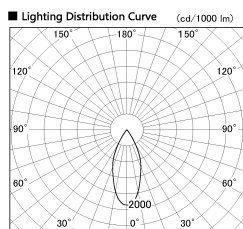

Item no. SD387-0650W9030-IK

Series Name: Cledy Micro Tracklight (SD387-IK)

Installation	Track mount
Type	Cledy Micro Tracklight (SD387-IK)
Fixture wattage	6W
Beam angle	42 deg
Color Temp.	3000K
CRI	Ra>90
Luminous	425 lm lm
Body	Die-cast aluminum alloy
Body finish	White
Trim finish	White
Reflector finish	N/A
IP Rate	IP20
Light source	COB module
Input Voltage	AC220~240V
Dimming Type	Dimmable
Certificate	CE, CCC
Cut Hole	N/A