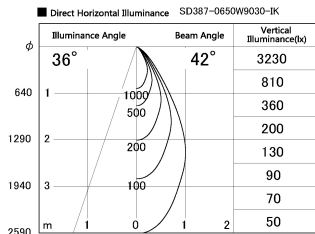

Item no. SD387-0650W9030-IK

Series Name: Cledy Micro Tracklight (SD387-IK)

Installation	Track mount
Type	
Fixture wattage	6W
Beam angle	42 deg
Color Temp.	3000K
CRI	Ra>90
Luminous	425 lm lm
Body	Die-cast aluminum alloy
Body finish	White
Trim finish	White
Reflector finish	N/A
IP Rate	IP20
Light source	COB module
Input Voltage	AC220~240V
Dimming Type	Dimmable
Certificate	CE, CCC
Cut Hole	N/A