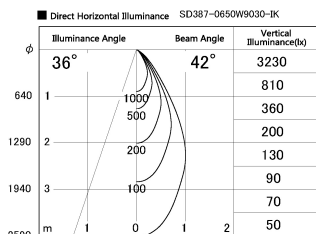

Item no. SD387-0650W9030-IK

Series Name: Cledy Micro Tracklight (SD387-IK)

Installation	Track mount
Type	Cledy Micro Tracklight (SD387-IK)
Fixture wattage	6W
Beam angle	42 deg
Color Temp.	3000K
CRI	Ra>90
Luminous	425 lm lm
Body	Die-cast aluminum alloy
Body finish	White
Trim finish	White
Reflector finish	N/A
IP Rate	IP20
Light source	COB module
Input Voltage	AC220~240V
Dimming Type	Dimmable
Certificate	CE, CCC
Cut Hole	N/A