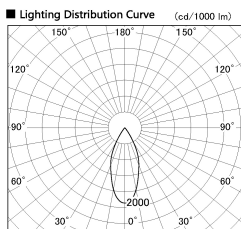

Item no. SD387-0650W9030-IK

Series Name: Cledy Micro Tracklight (SD387-IK)

Installation	Track mount
Type	
Fixture wattage	6W
Beam angle	42 deg
Color Temp.	3000K
CRI	Ra>90
Luminous	425 lm lm
Body	Die-cast aluminum alloy
Body finish	White
Trim finish	White
Reflector finish	N/A
IP Rate	IP20
Light source	COB module
Input Voltage	AC220~240V
Dimming Type	Dimmable
Certificate	CE, CCC
Cut Hole	N/A