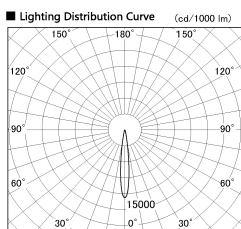

Item no. SD387-0615W9035-IK

Series Name: Cledy Micro Tracklight (SD387-IK)

■ Direct Horizontal Illuminance SD387-0615W9035-IK

φ	Illuminance Angle	Beam Angle	Vertical Illuminance (lx)
	12°	13°	21150
210	10000		5290
	5000		2350
420	2000		1320
	1000		850
630	500		590
840			430
			330

Installation	Track mount
Type	
Fixture wattage	6W
Beam angle	13 deg
Color Temp.	3500K
CRI	Ra>90
Luminous	413 lm lm
Body	Die-cast aluminum alloy
Body finish	White
Trim finish	White
Reflector finish	N/A
IP Rate	IP20
Light source	COB module
Input Voltage	AC220~240V
Dimming Type	Dimmable
Certificate	CE, CCC
Cut Hole	N/A