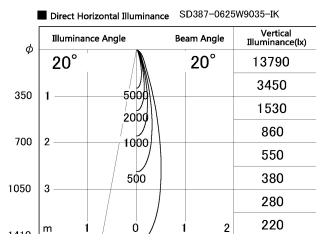

Item no. SD387-0625W9035-IK

Series Name: Cledy Micro Tracklight
(SD387-IK)

Installation	Track mount
Type	Cledy Micro Tracklight (SD387-IK)
Fixture wattage	6W
Beam angle	20 deg
Color Temp.	3500K
CRI	Ra>90
Luminous	476 lm lm
Body	Die-cast aluminum alloy
Body finish	White
Trim finish	White
Reflector finish	N/A
IP Rate	IP20
Light source	COB module
Input Voltage	AC220~240V
Dimming Type	Dimmable
Certificate	CE, CCC
Cut Hole	N/A