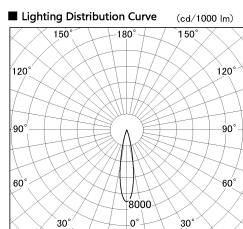

Item no. SD387-0625W9035-IK

Series Name: Cledy Micro Tracklight (SD387-IK)

Installation	Track mount
Type	Cledy Micro Tracklight (SD387-IK)
Fixture wattage	6W
Beam angle	20 deg
Color Temp.	3500K
CRI	Ra>90
Luminous	476 lm lm
Body	Die-cast aluminum alloy
Body finish	White
Trim finish	White
Reflector finish	N/A
IP Rate	IP20
Light source	COB module
Input Voltage	AC220~240V
Dimming Type	Dimmable
Certificate	CE, CCC
Cut Hole	N/A