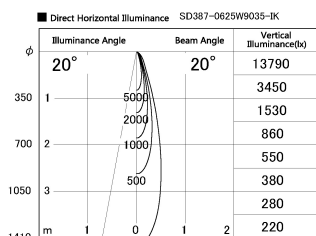

Item no. SD387-0625W9035-IK

Series Name: Cledy Micro Tracklight (SD387-IK)

Installation	Track mount
Type	Cledy Micro Tracklight (SD387-IK)
Fixture wattage	6W
Beam angle	20 deg
Color Temp.	3500K
CRI	Ra>90
Luminous	476 lm lm
Body	Die-cast aluminum alloy
Body finish	White
Trim finish	White
Reflector finish	N/A
IP Rate	IP20
Light source	COB module
Input Voltage	AC220~240V
Dimming Type	Dimmable
Certificate	CE, CCC
Cut Hole	N/A