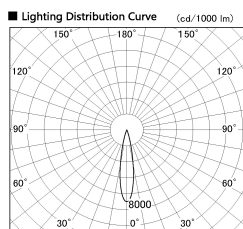

Item no. SD387-0625W9035-IK

Series Name: Cledy Micro Tracklight
(SD387-IK)

Installation	Track mount
Type	Cledy Micro Tracklight (SD387-IK)
Fixture wattage	6W
Beam angle	20 deg
Color Temp.	3500K
CRI	Ra>90
Luminous	476 lm lm
Body	Die-cast aluminum alloy
Body finish	White
Trim finish	White
Reflector finish	N/A
IP Rate	IP20
Light source	COB module
Input Voltage	AC220~240V
Dimming Type	Dimmable
Certificate	CE, CCC
Cut Hole	N/A