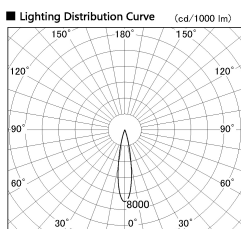

Item no. SD387-0625W9035-IK

Series Name: Cledy Micro Tracklight (SD387-IK)

■ Direct Horizontal Illuminance SD387-0625W9035-IK

Illuminance Angle	Beam Angle	Vertical Illuminance (lx)
20°	20°	13790
1		3450
2		1530
3		860
500		550
1000		380
2000		280
5000		220

Installation	Track mount
Type	
Fixture wattage	6W
Beam angle	20 deg
Color Temp.	3500K
CRI	Ra>90
Luminous	476 lm lm
Body	Die-cast aluminum alloy
Body finish	White
Trim finish	White
Reflector finish	N/A
IP Rate	IP20
Light source	COB module
Input Voltage	AC220~240V
Dimming Type	Dimmable
Certificate	CE, CCC
Cut Hole	N/A